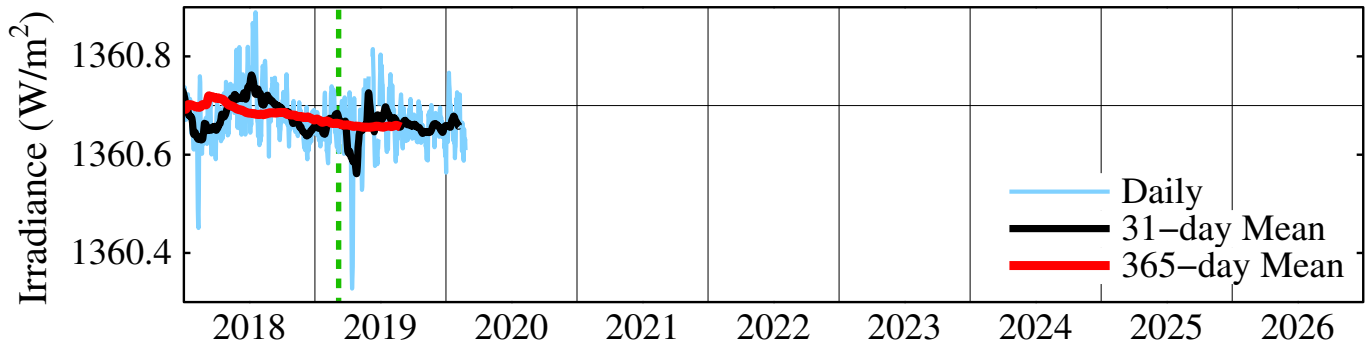

SORCE Total Solar Irradiance

GES DISC Total Solar Irradiance

Sunspot Numbers