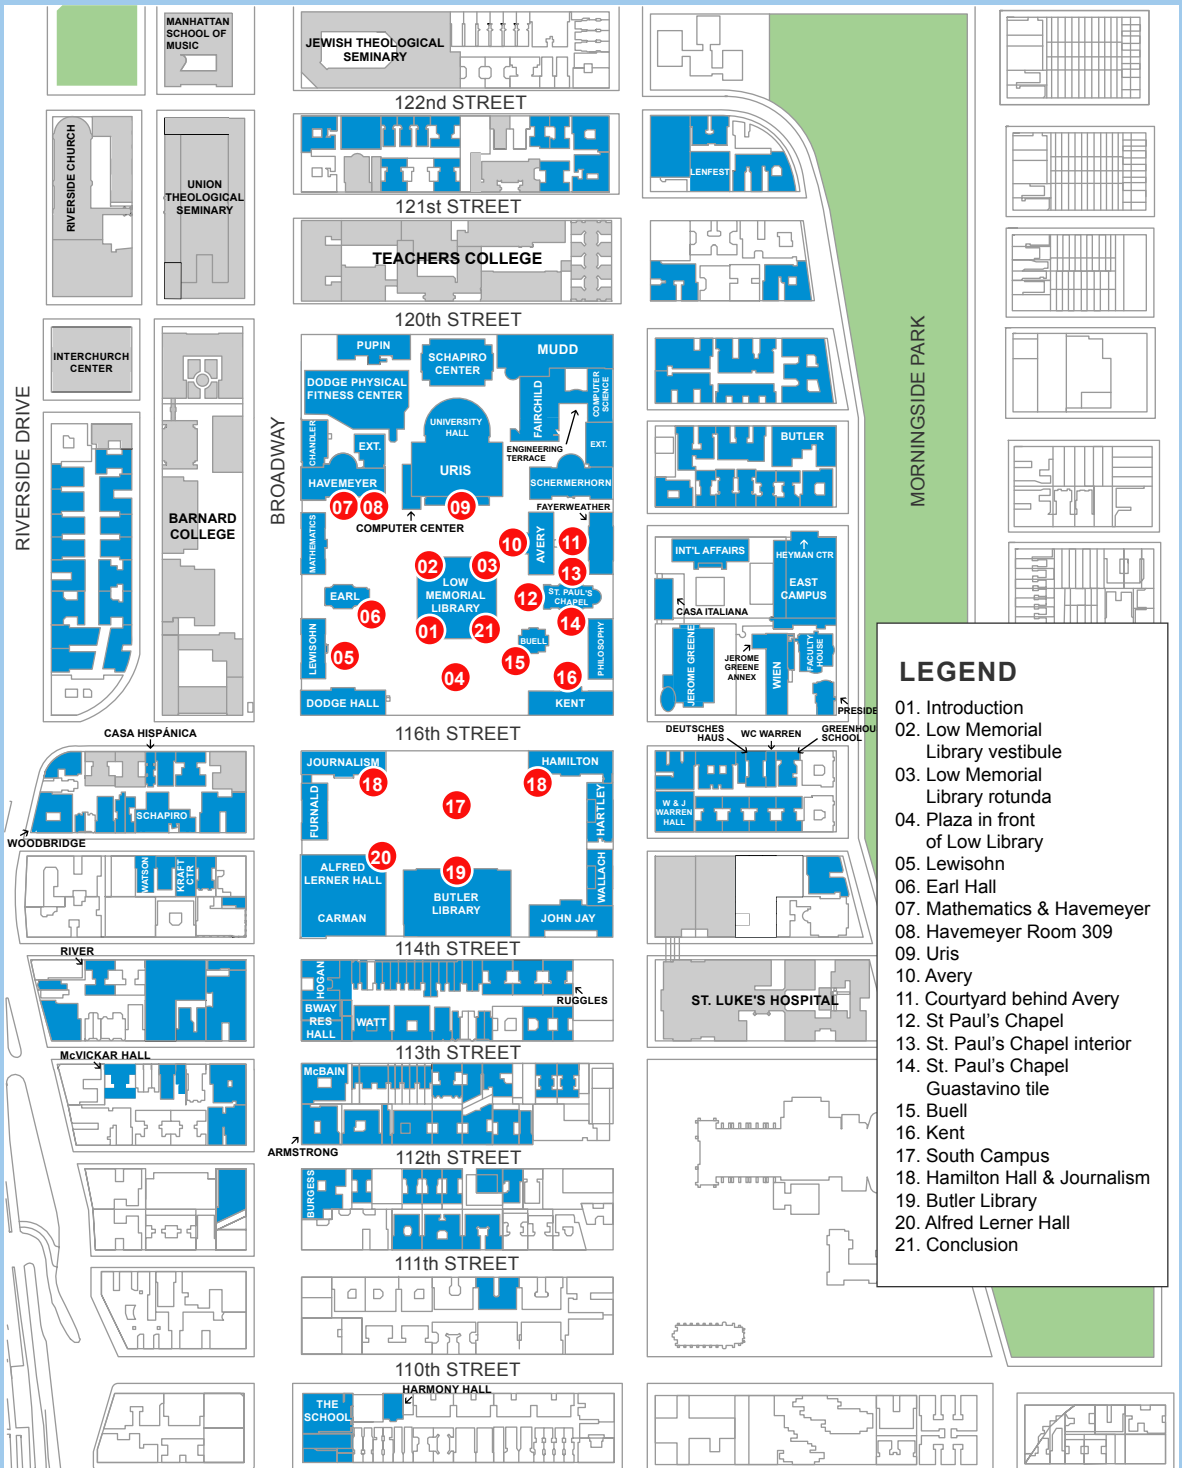

# Architectural Walking Tour

- ### LEGEND
- 01. Introduction
  - 02. Low Memorial Library vestibule
  - 03. Low Memorial Library rotunda
  - 04. Plaza in front of Low Library
  - 05. Lewisohn
  - 06. Earl Hall
  - 07. Mathematics & Havemeyer
  - 08. Havemeyer Room 309
  - 09. Uris
  - 10. Avery
  - 11. Courtyard behind Avery
  - 12. St Paul's Chapel
  - 13. St. Paul's Chapel interior
  - 14. St. Paul's Chapel Guastavino tile
  - 15. Buell
  - 16. Kent
  - 17. South Campus
  - 18. Hamilton Hall & Journalism
  - 19. Butler Library
  - 20. Alfred Lerner Hall
  - 21. Conclusion