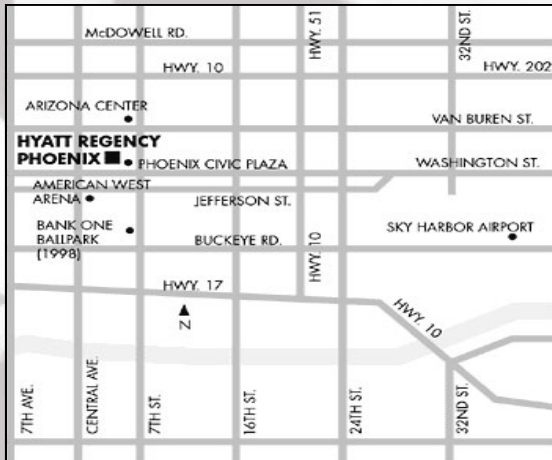

### Driving Directions From the South

- Take I-10 west
- Merge onto northbound I-17 via Exit 150A toward Flagstaff
- Take Exit 195B Toward 7th St./Central Ave.
- Turn slight left onto E. Maricopa Freeway
- Turn slight right onto S. 7th St.
- Turn left onto E. Washington St.
- Turn right onto N. 2nd St.