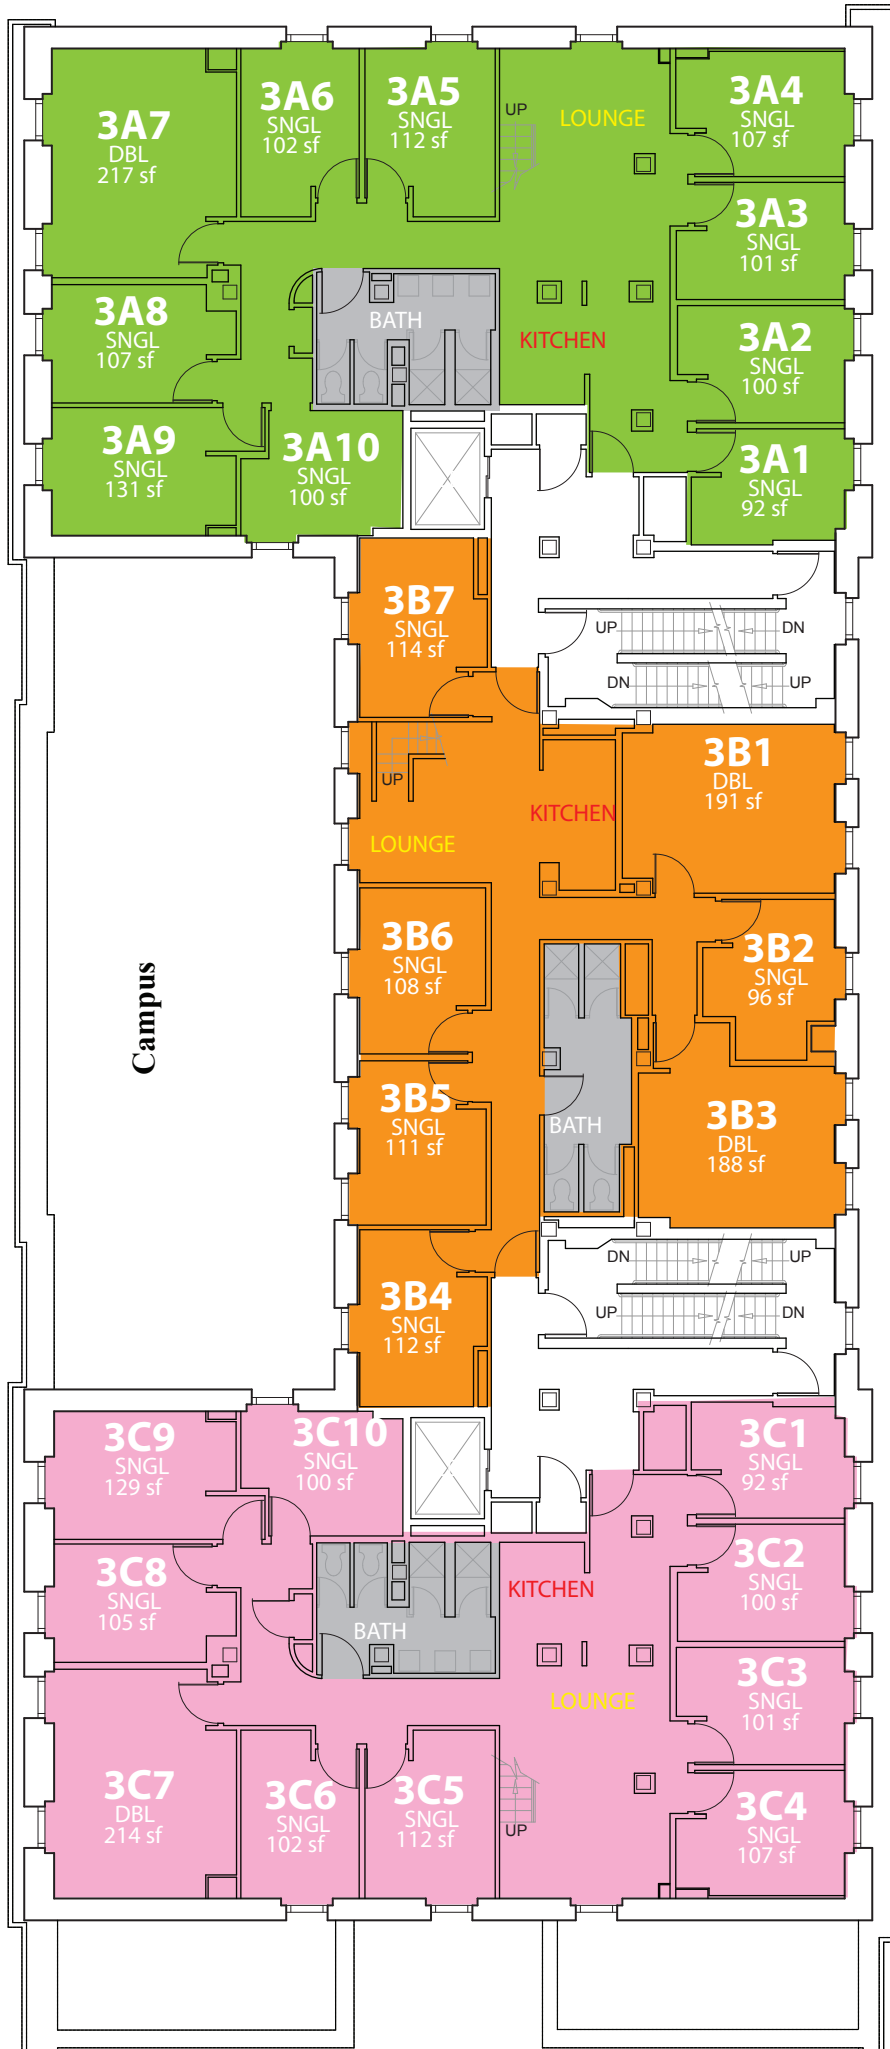

* Check Floors 4 and 5 for other rooms in same Suites.

Campus

Amsterdam Ave

Morningside Heights Campus
HARTLEY
1124 Amsterdam Avenue
Third Floor