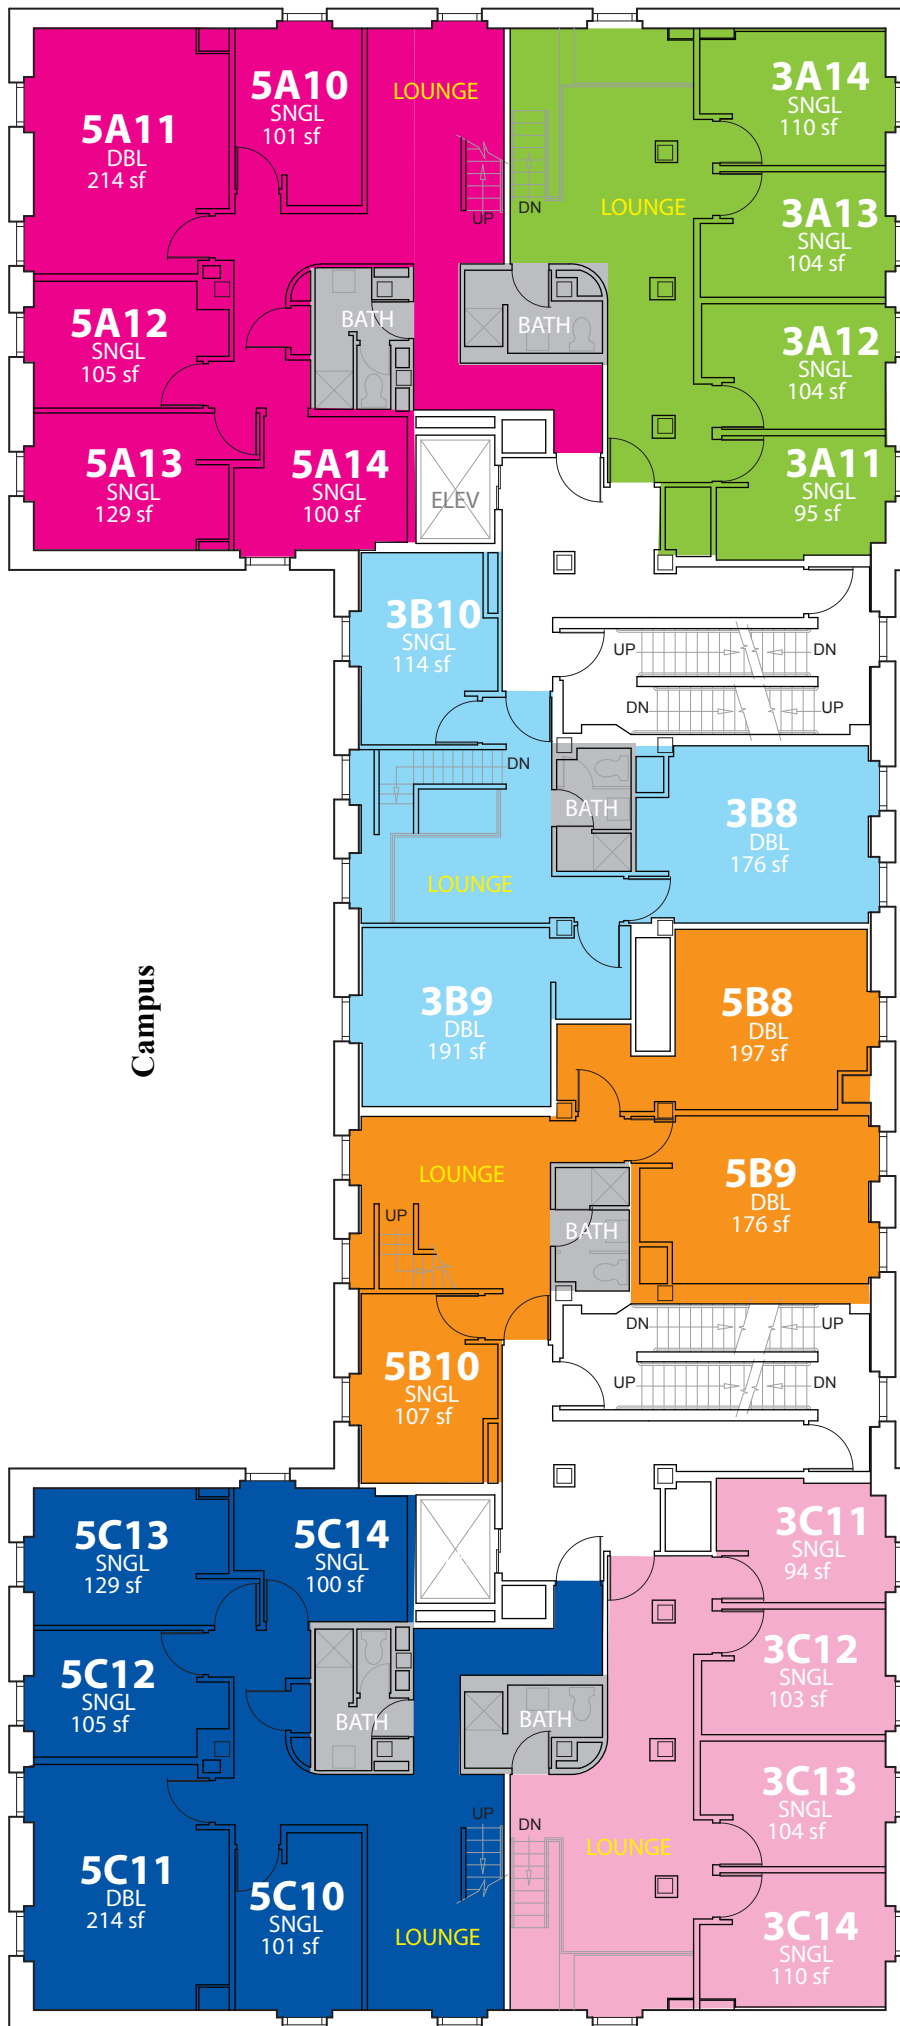

* Check Floors 3 and 5 for other rooms in same Suites.

Campus

Amsterdam Ave

Morningside Heights Campus
HARTLEY
1124 Amsterdam Avenue
FourthFloor