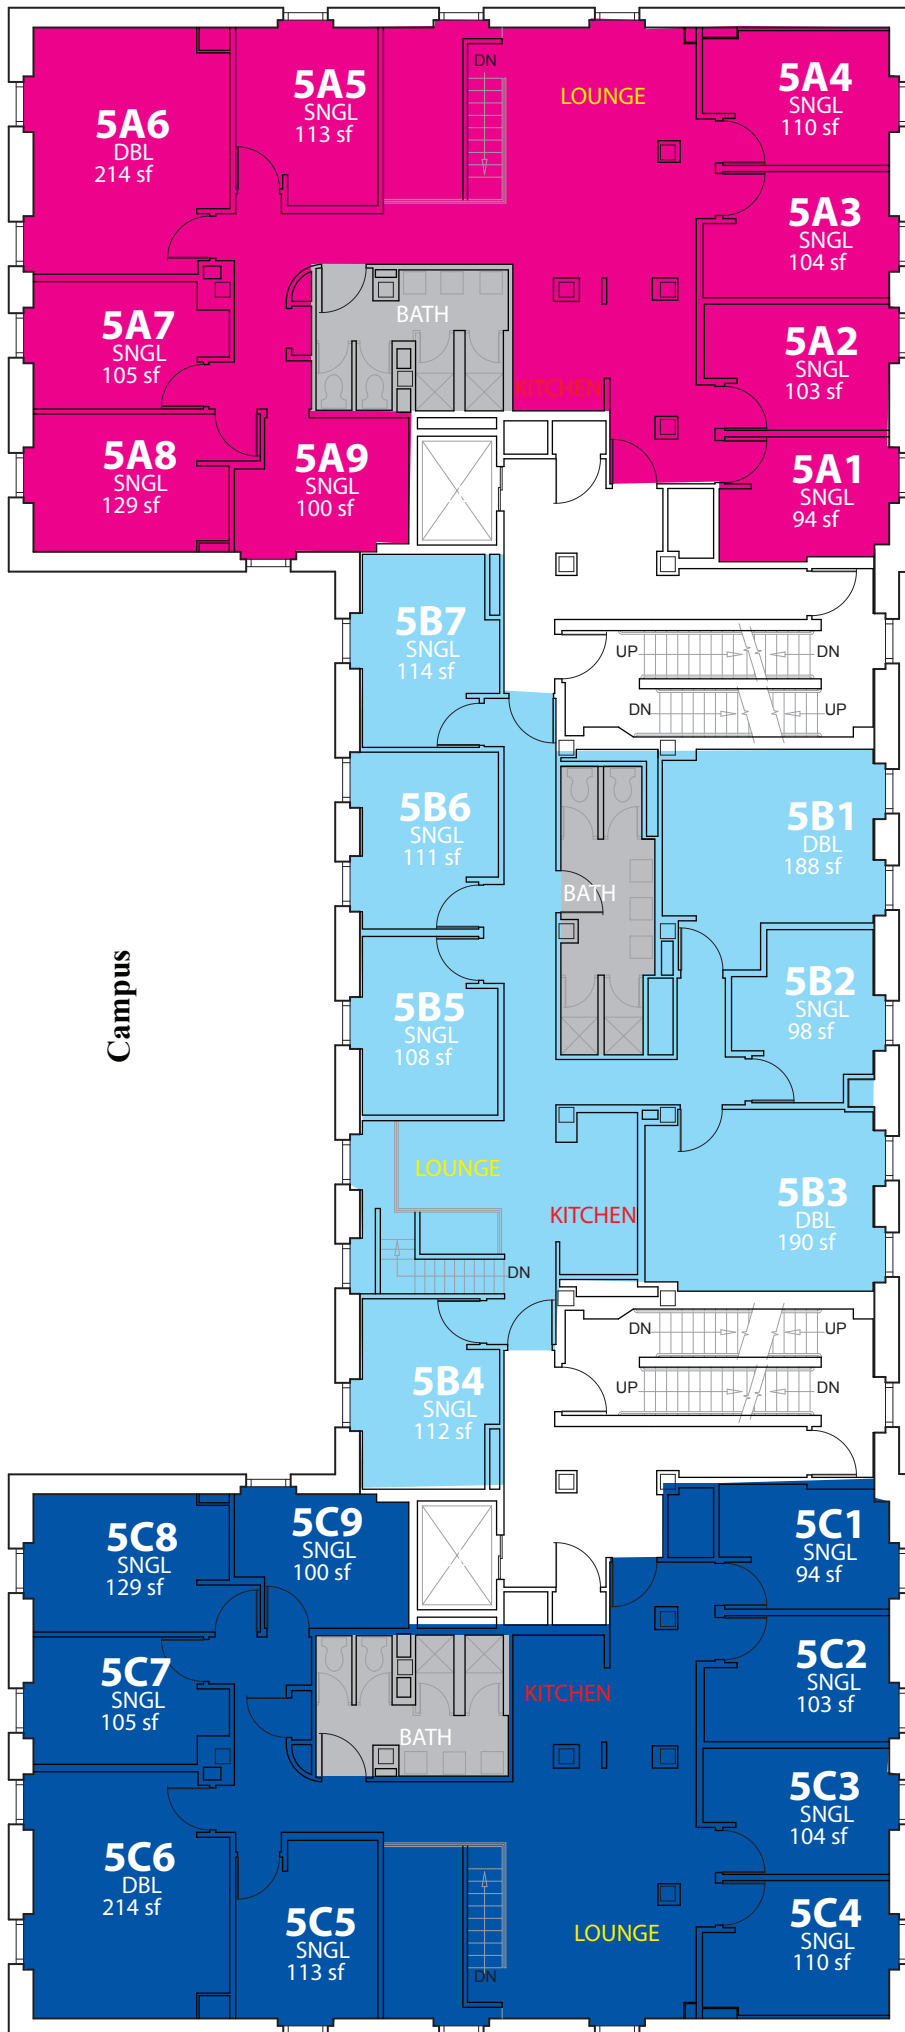

\* Check Floors 3 and 4 for other rooms in same Suites.

Amsterdam Ave

Campus

Morningside Heights Campus  
**HARTLEY**  
1124 Amsterdam Avenue  
**FifthFloor**