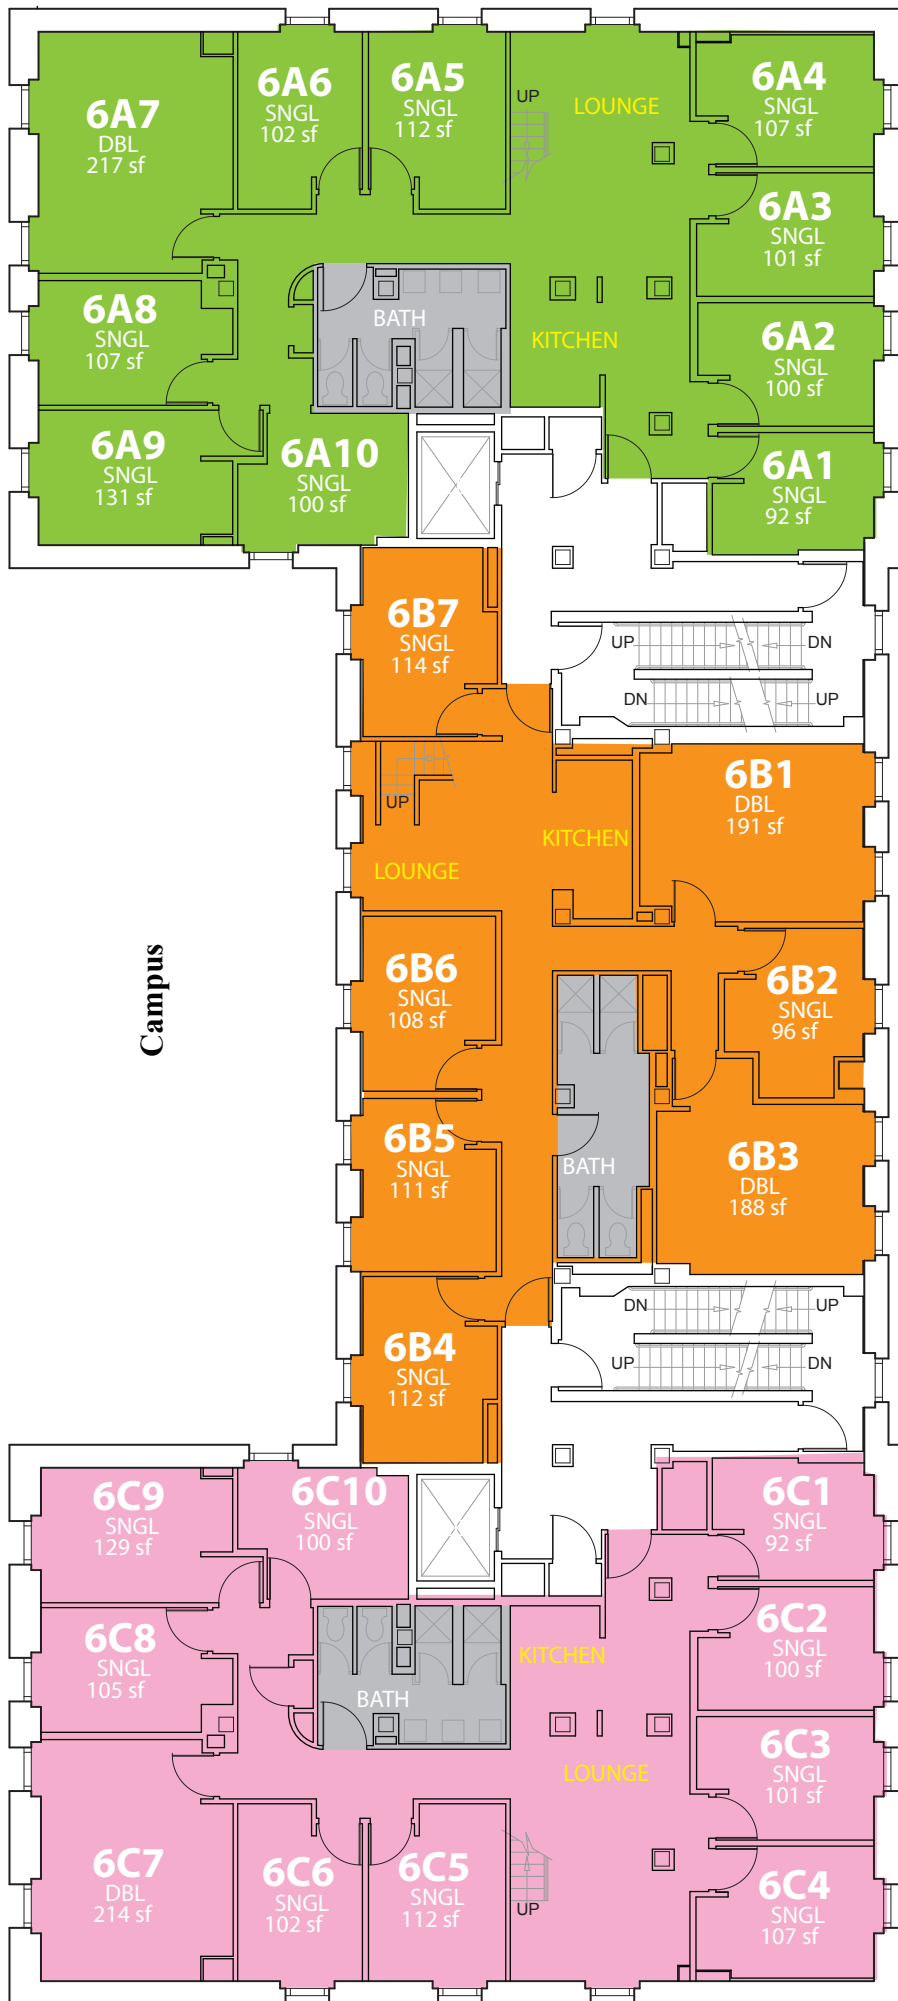

* Check Floors 7 and 8 for other rooms in same Suites.

Campus

Amsterdam Ave

Morningside Heights Campus

HARTLEY

1124 Amsterdam Avenue

Sixth Floor