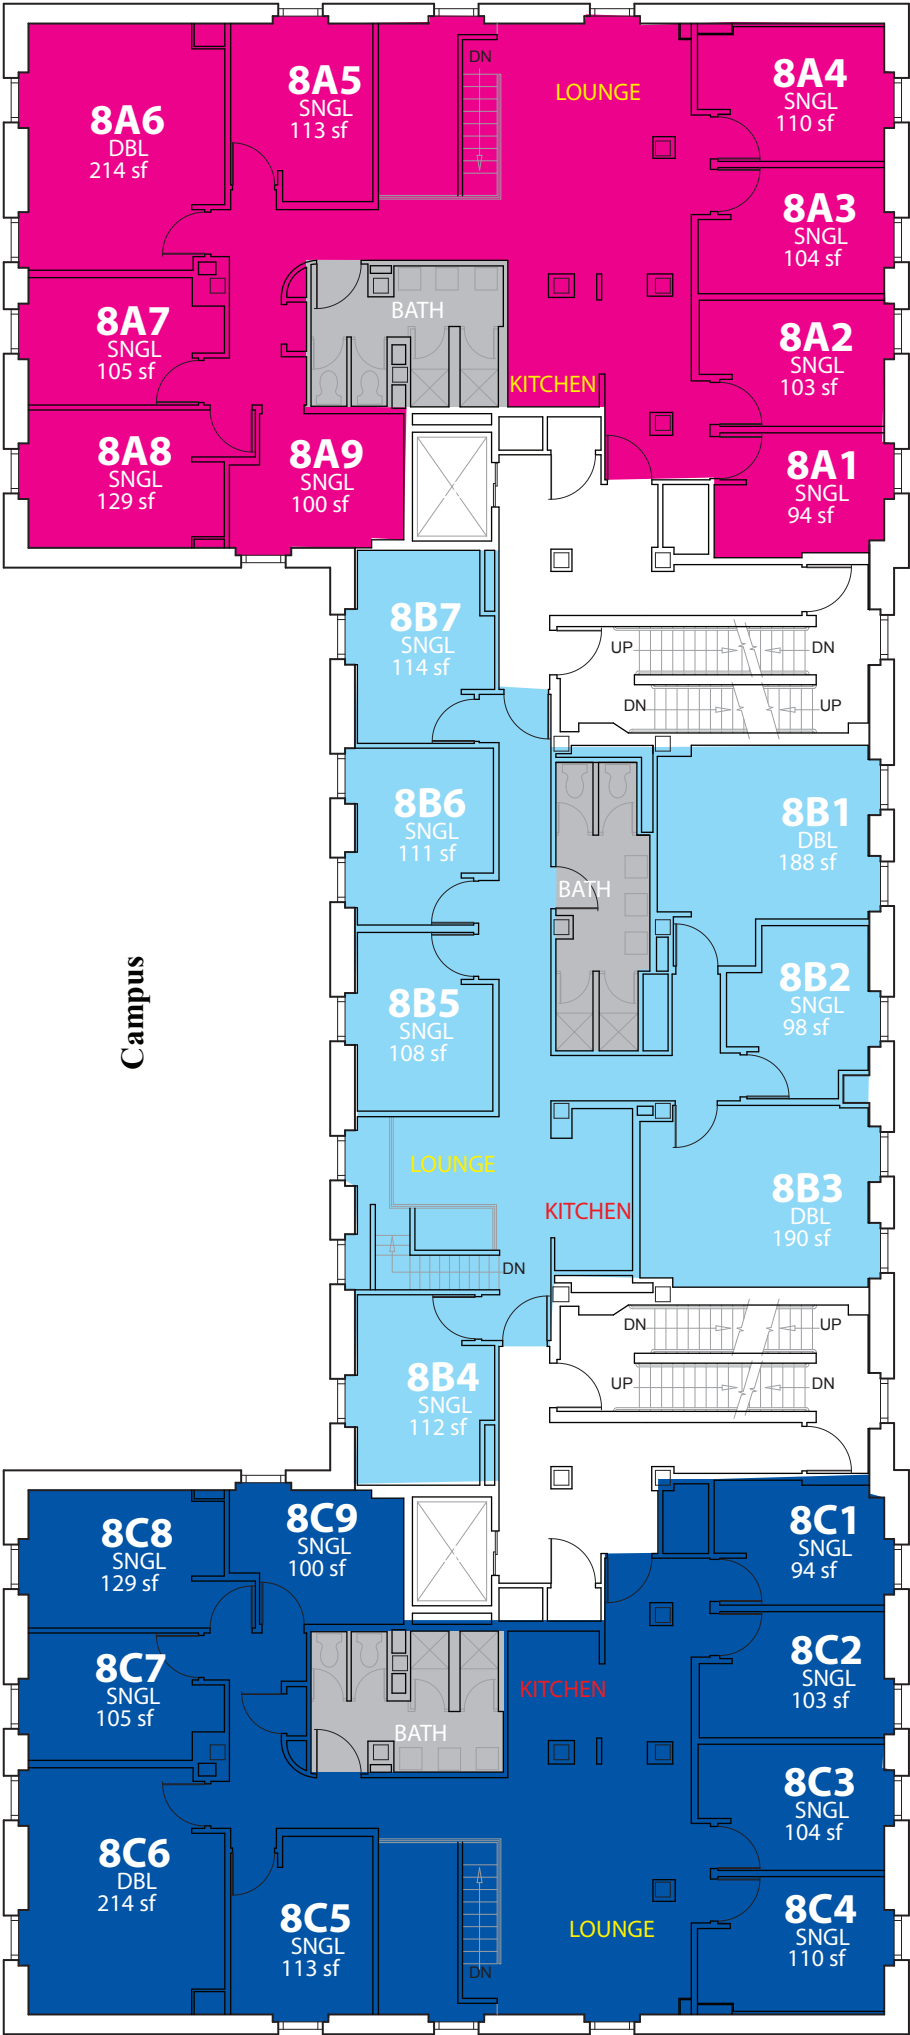

\* Check Floors 6 and 7 for other rooms in same Suites.

Campus

Amsterdam Ave

Morningside Heights Campus  
**HARTLEY**  
1124 Amsterdam Avenue  
**EighthFloor**