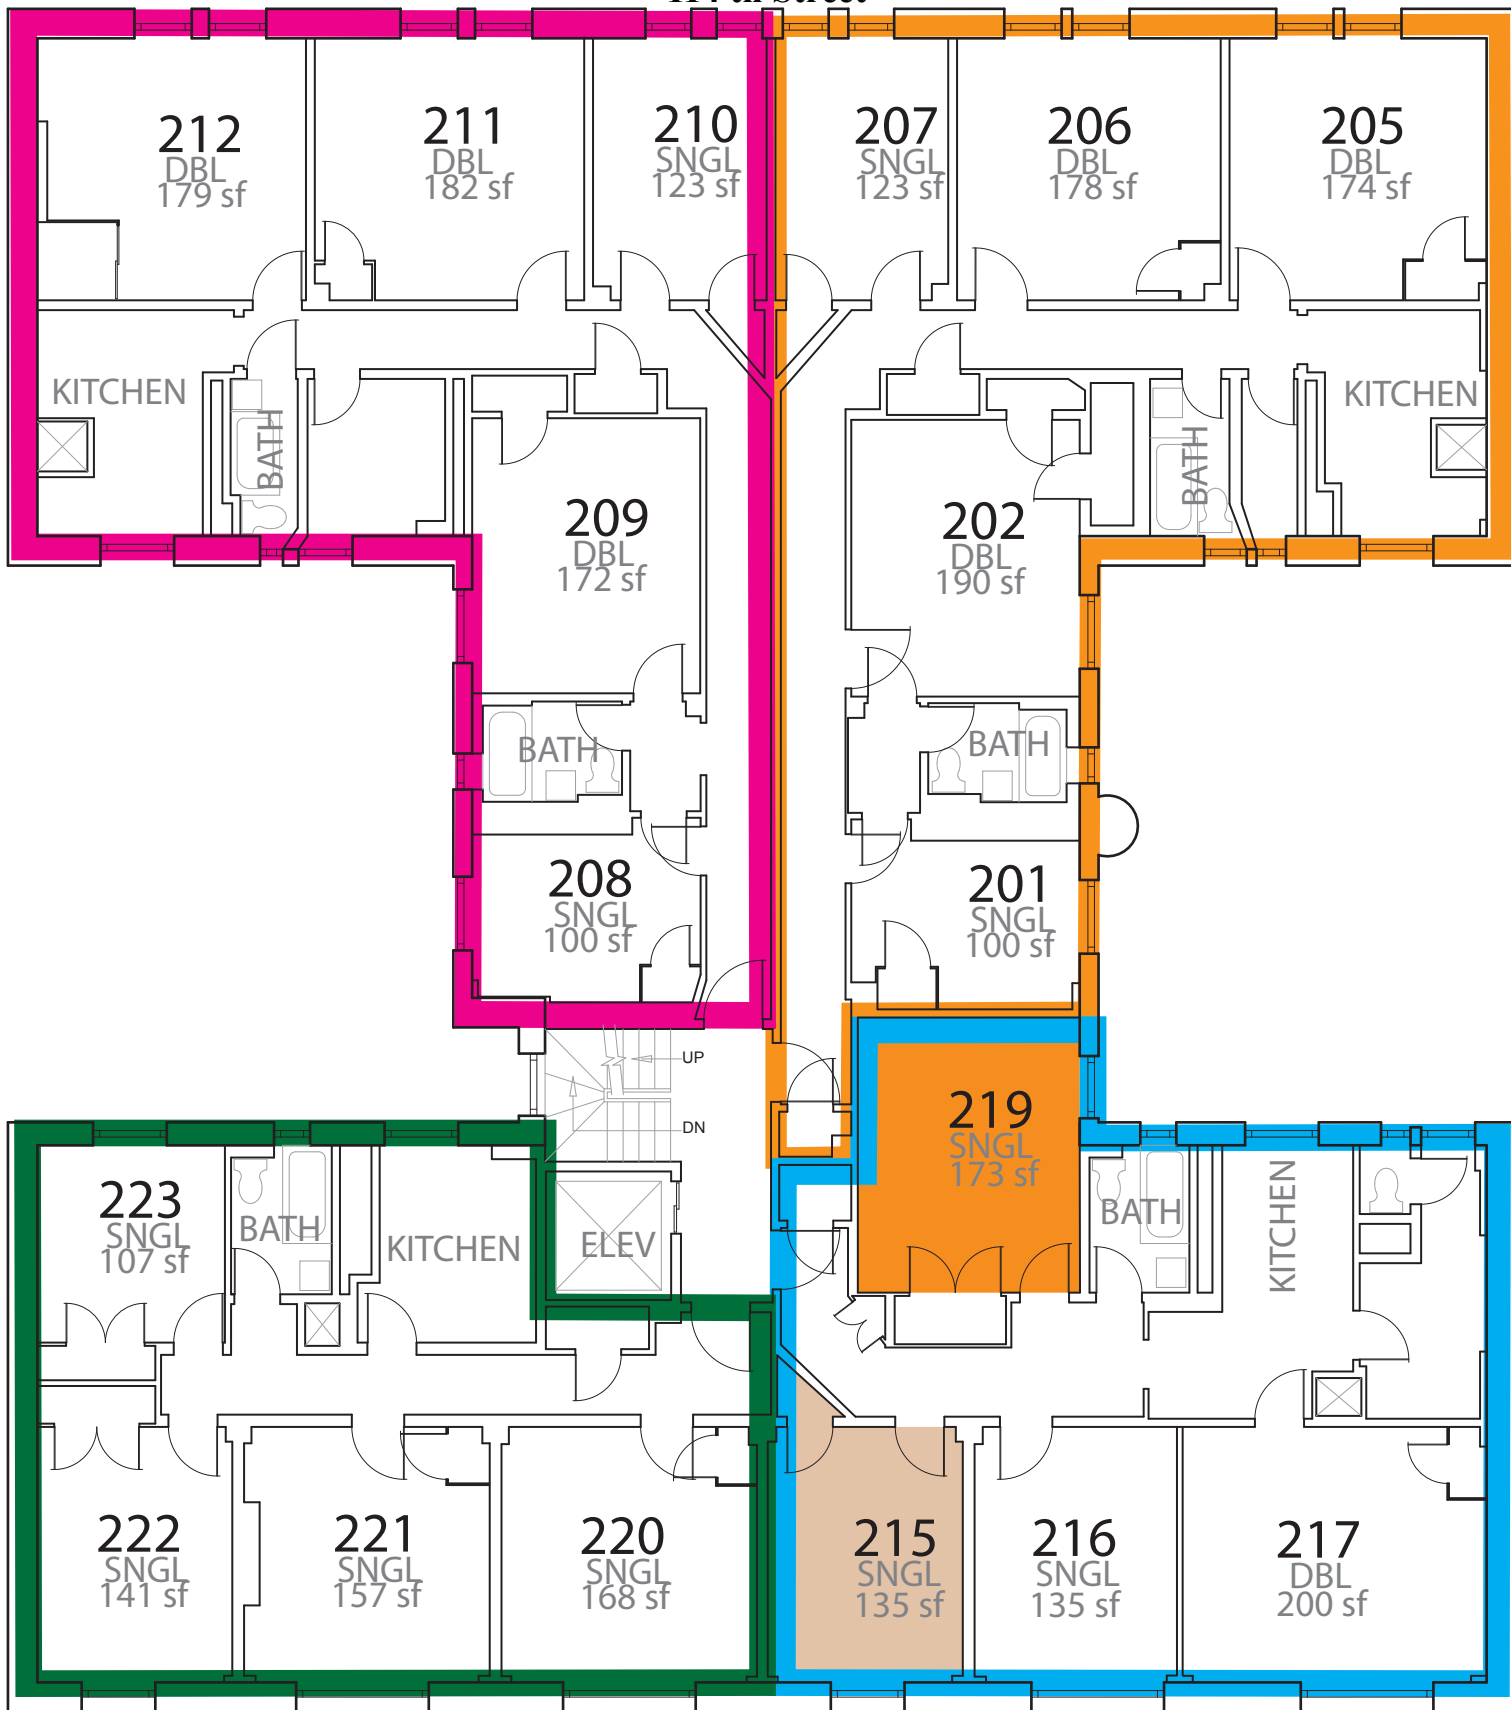

114 th Street

Morningside Heights Campus
RUGGLES
508 W. 114th Street
Second Floor