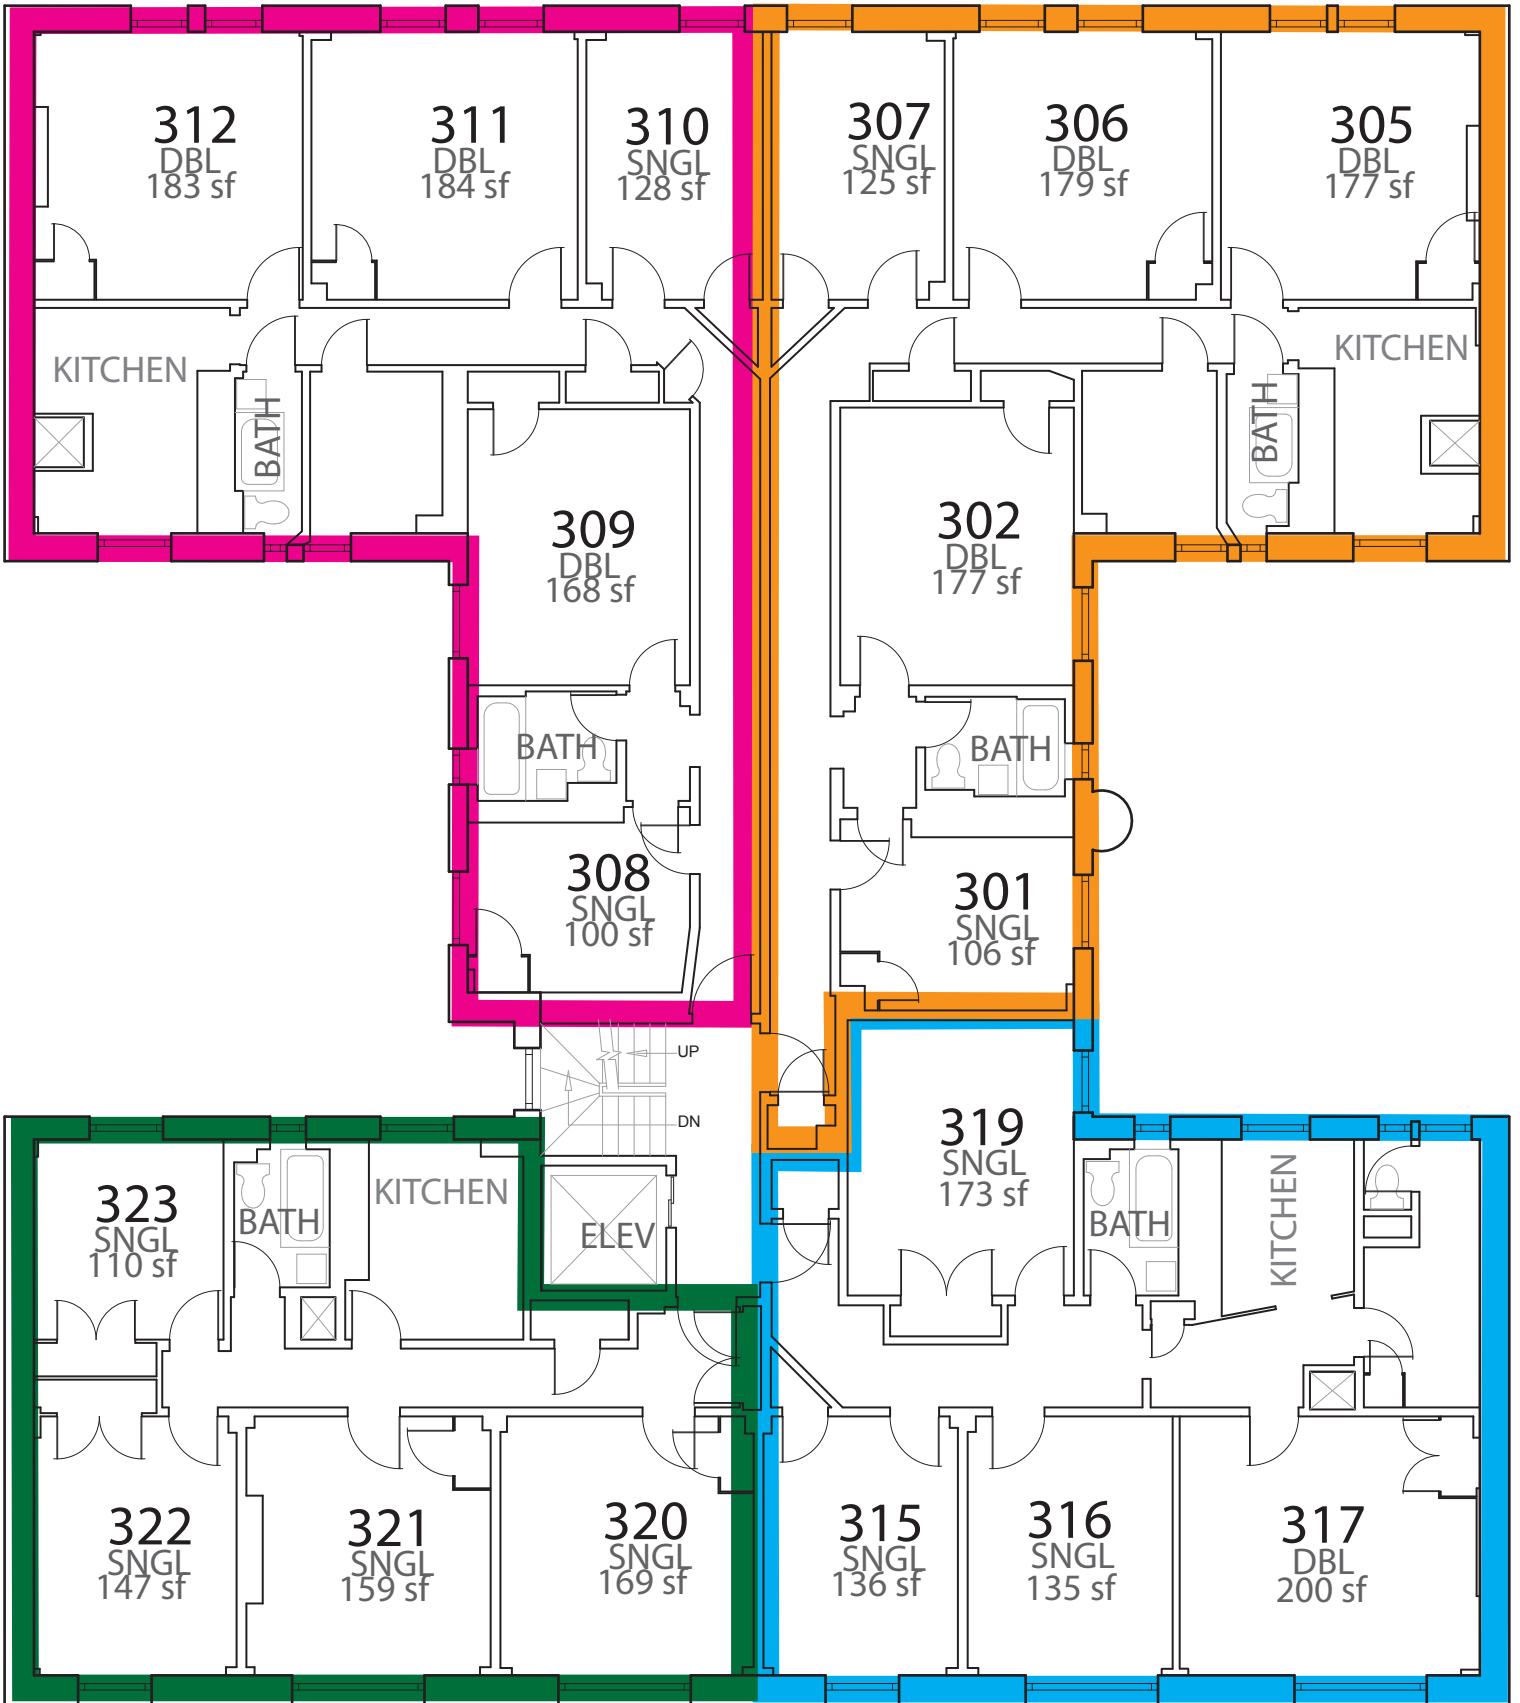

114 th Street

Morningside Heights Campus
RUGGLES
508 W. 114th Street
Third Floor