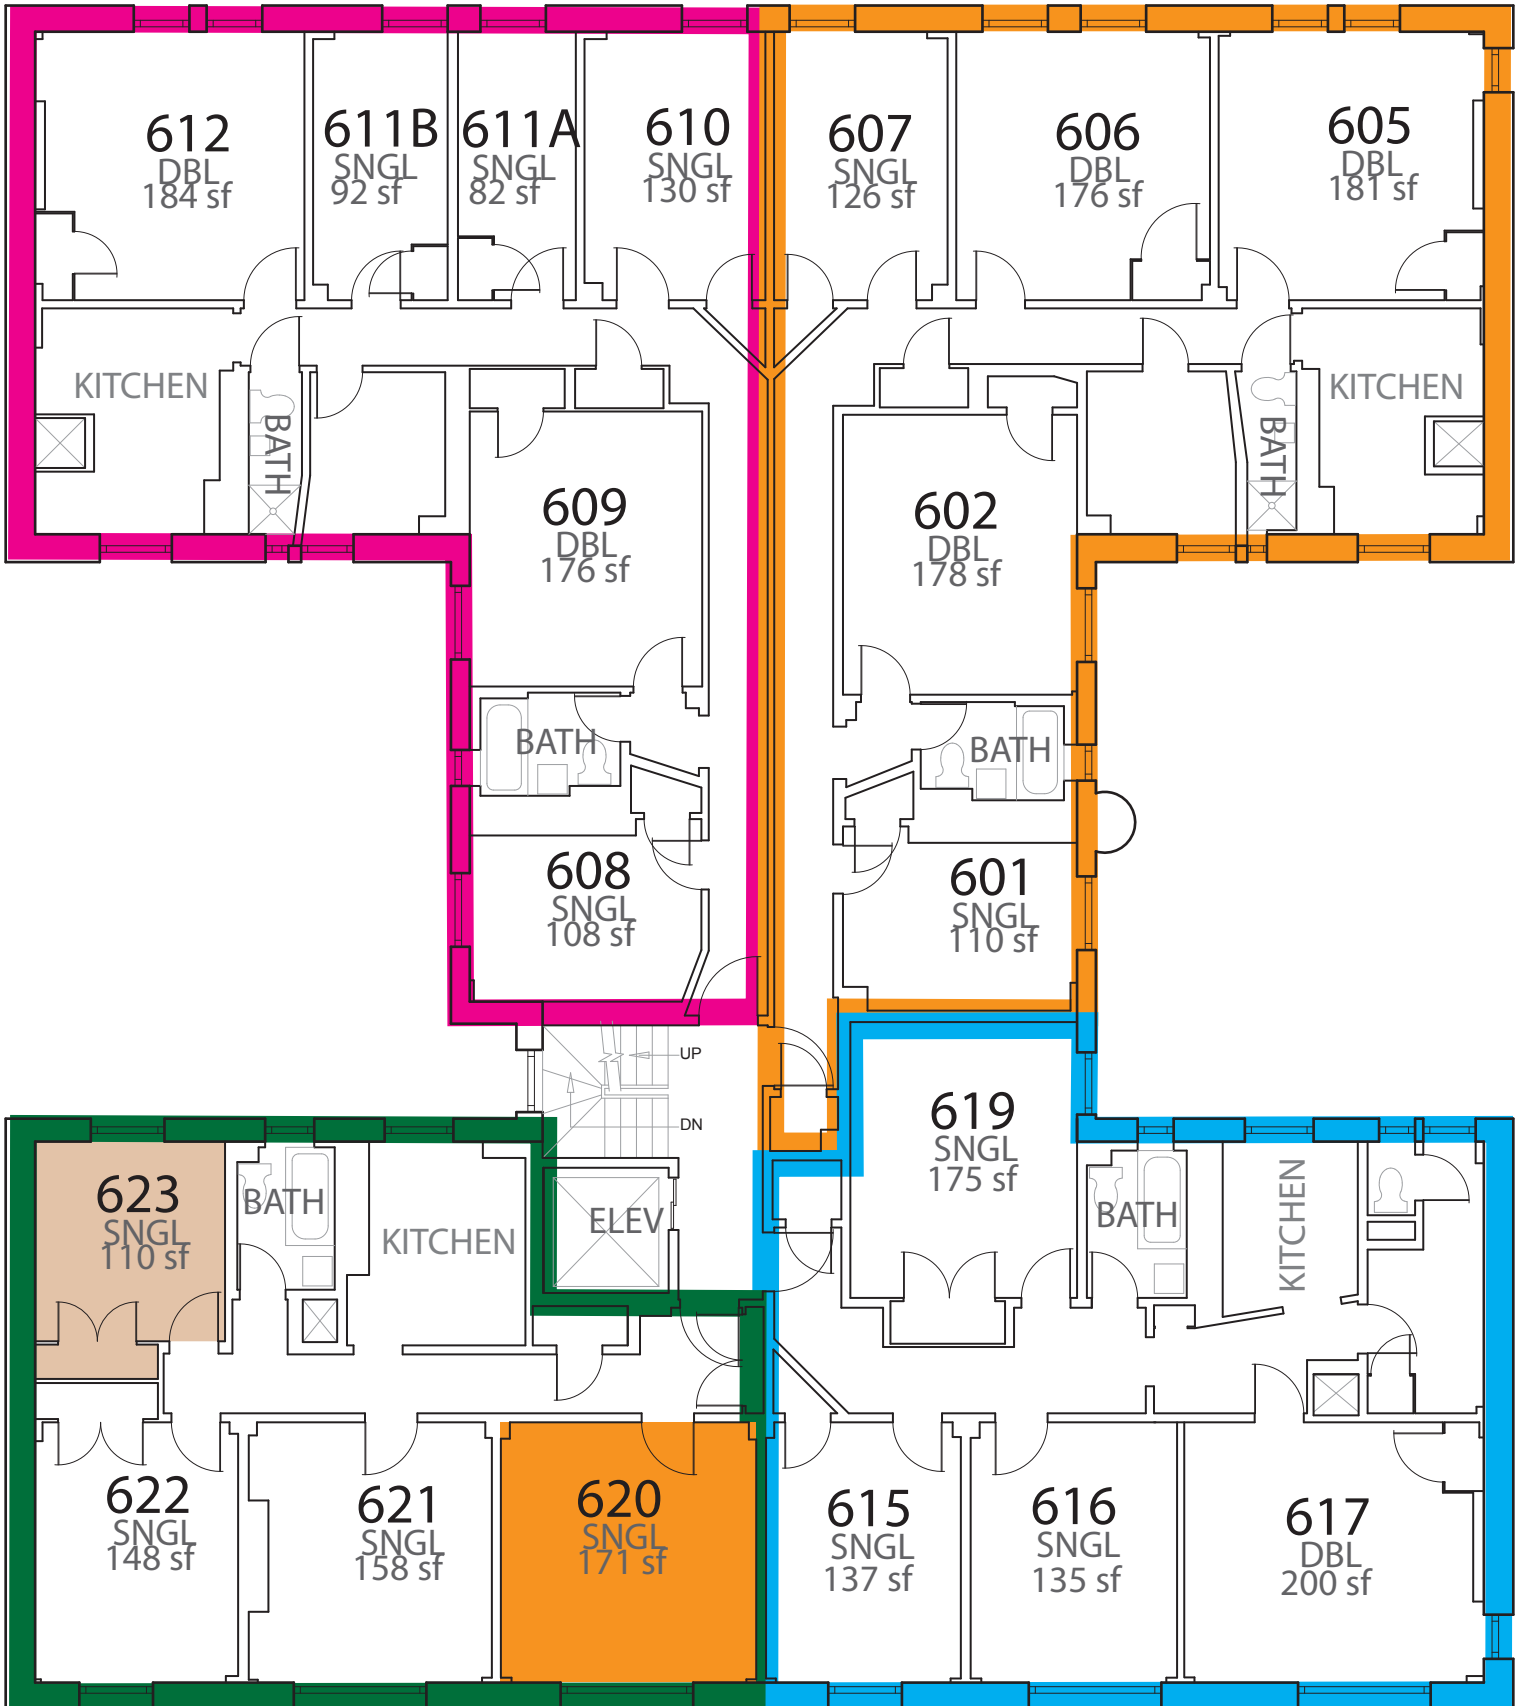

114 th Street

Morningside Heights Campus
RUGGLES
508 W. 114th Street
Sixth Floor