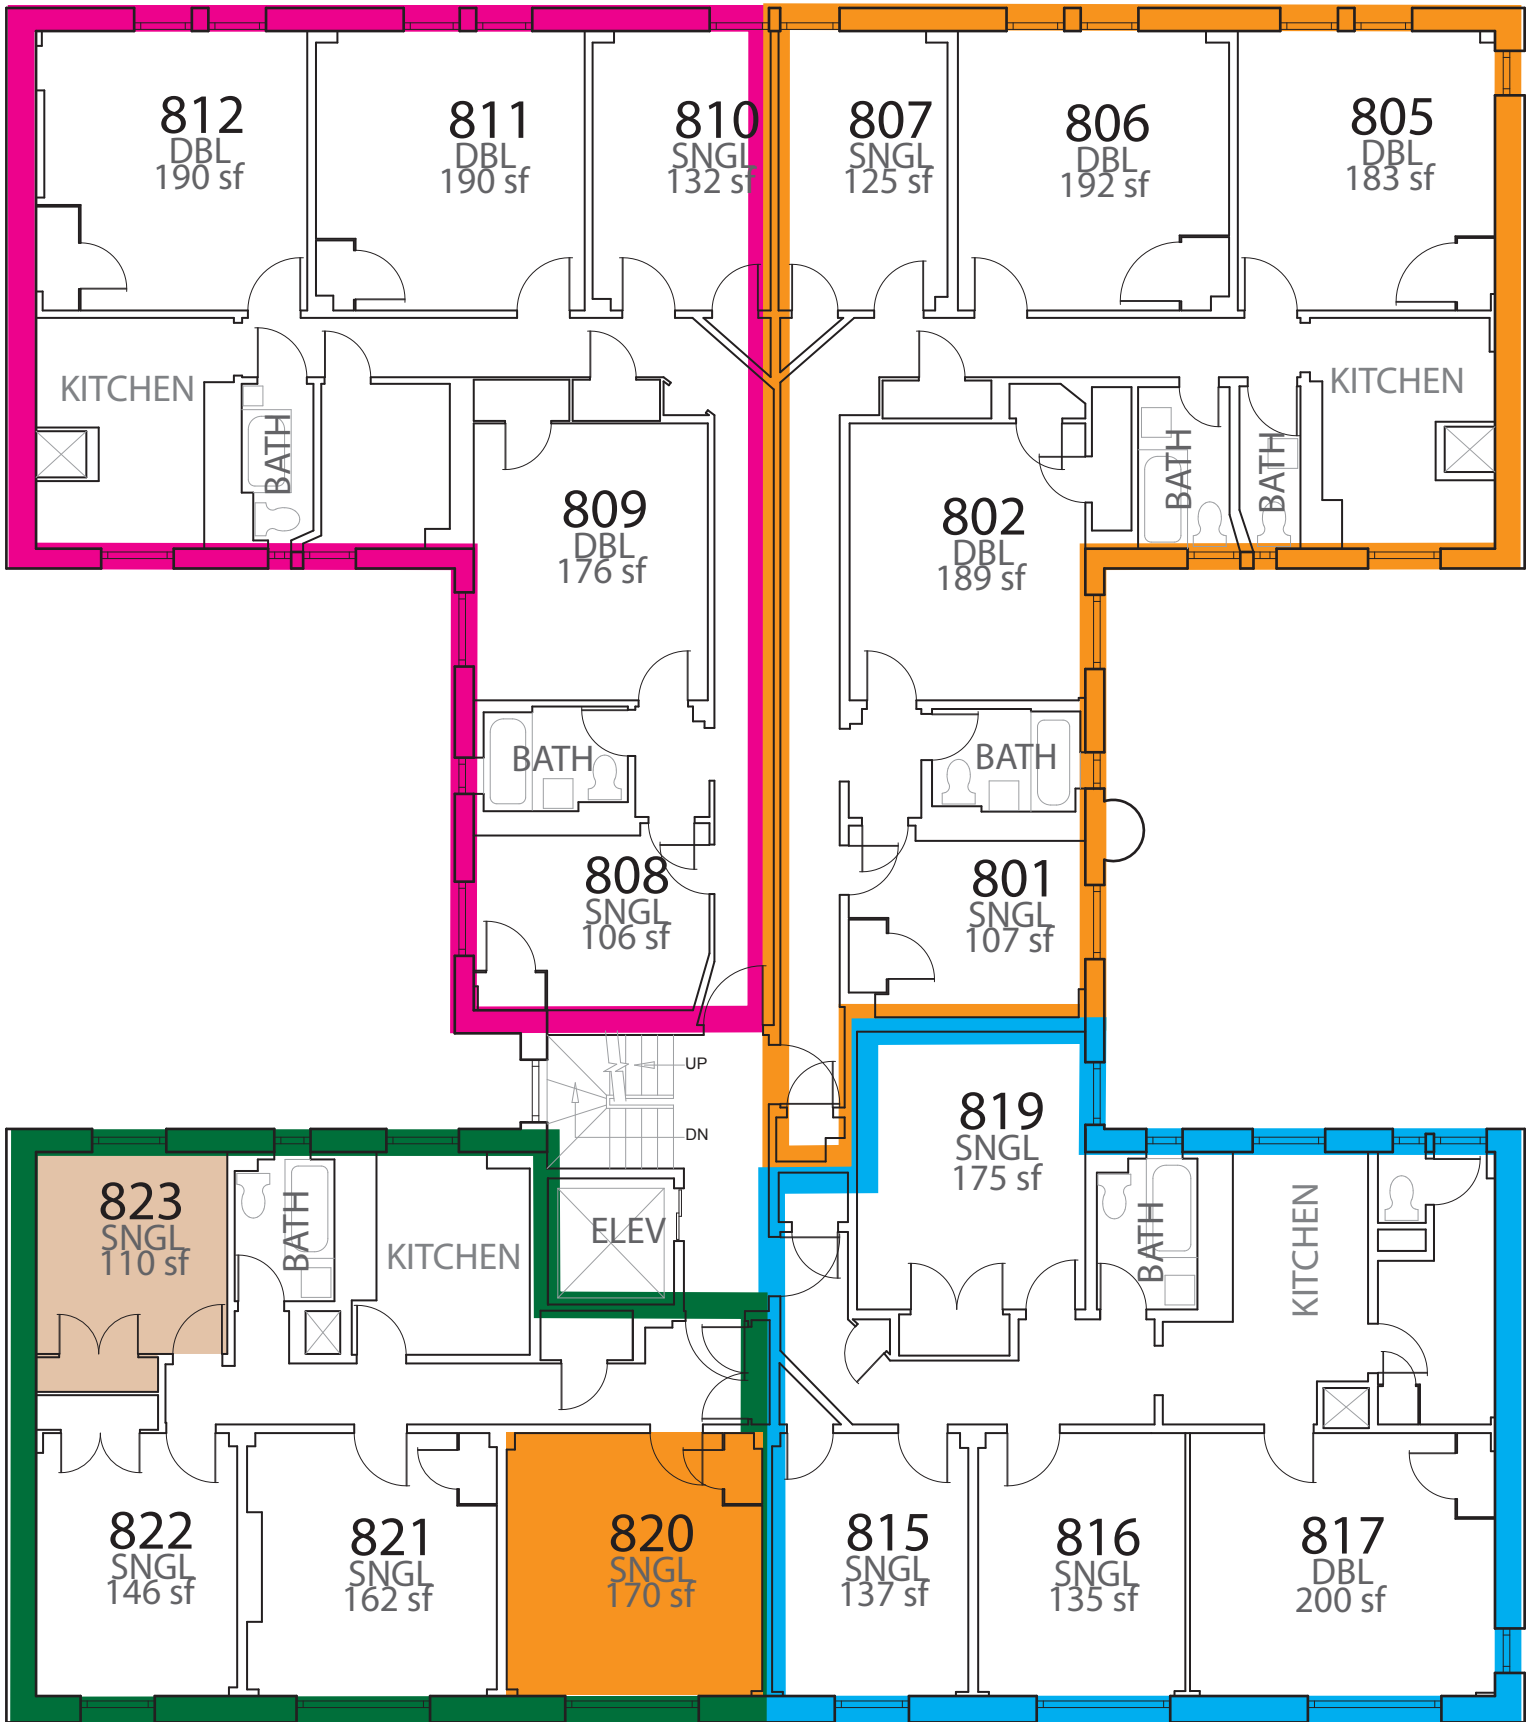

114 th Street

Morningside Heights Campus
RUGGLES
508 W. 114th Street
Eighth Floor