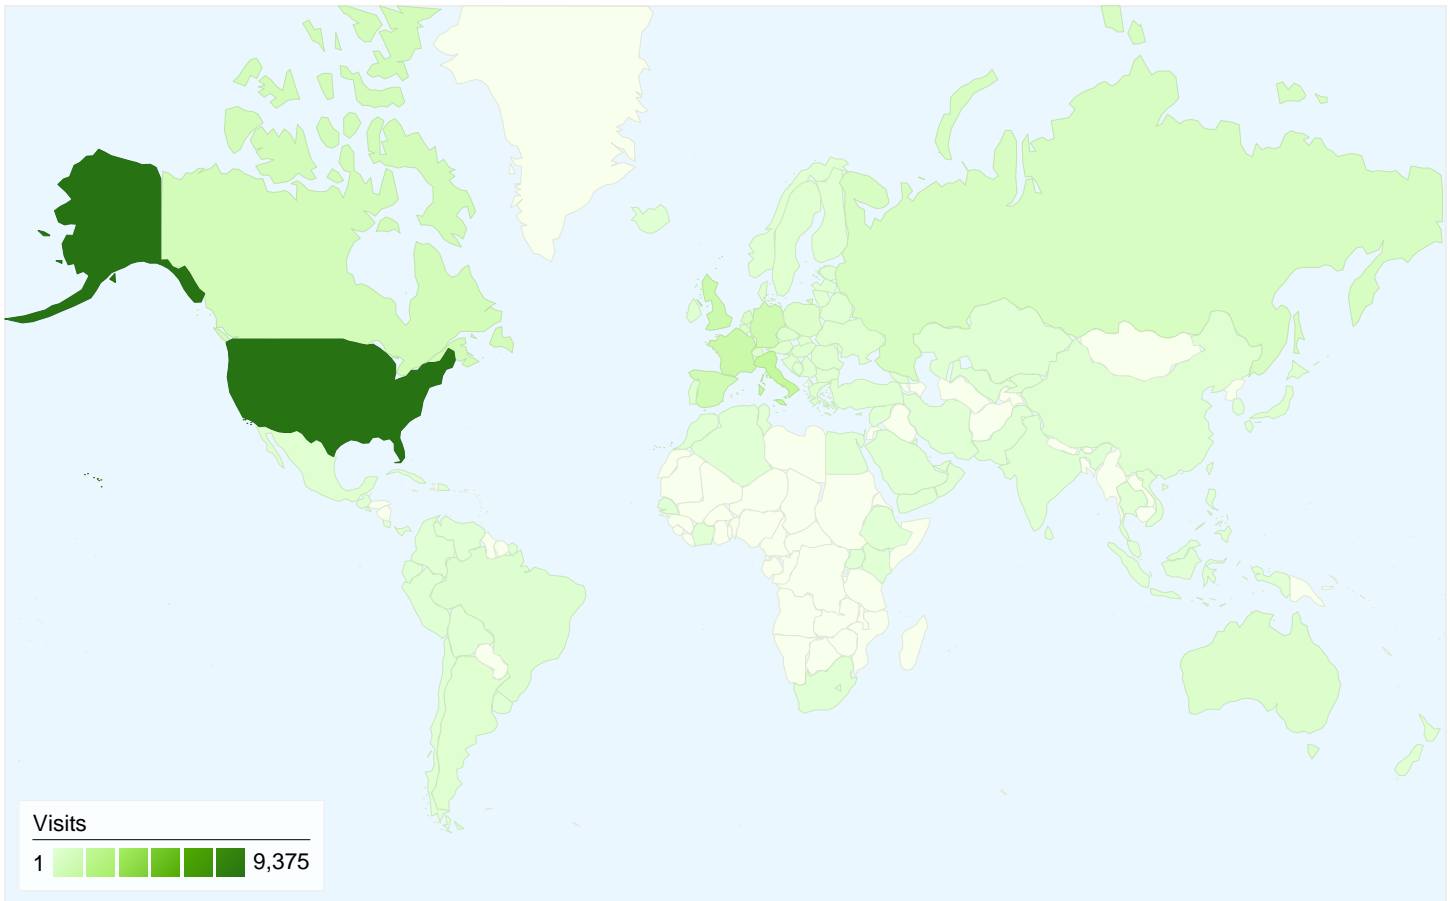

# Map Overlay

Comparing to: Site

## 20,069 visits came from 108 countries/territories

### Site Usage

Visits	Pages/Visit	Avg. Time on Site	% New Visits	Bounce Rate	
<b>20,069</b> % of Site Total: 100.00%	<b>9.45</b> Site Avg: 9.45 (0.00%)	<b>00:06:49</b> Site Avg: 00:06:49 (0.00%)	<b>69.33%</b> Site Avg: 69.17% (0.22%)	<b>17.10%</b> Site Avg: 17.10% (0.00%)	
Country/Territory	Visits	Pages/Visit	Avg. Time on Site	% New Visits	Bounce Rate
United States	9,375	8.62	00:06:22	65.73%	15.11%
Italy	1,524	11.48	00:08:23	63.25%	17.52%
France	1,183	10.65	00:08:39	64.41%	20.63%
United Kingdom	1,134	10.11	00:06:05	66.23%	15.70%
Germany	990	7.36	00:04:18	82.63%	17.78%
Spain	909	10.04	00:07:38	77.67%	17.93%
Canada	702	10.56	00:07:35	71.51%	13.25%
Russia	518	8.08	00:05:14	76.25%	29.34%
Netherlands	421	12.70	00:08:01	64.61%	17.58%
Poland	272	8.50	00:05:19	83.82%	25.37%