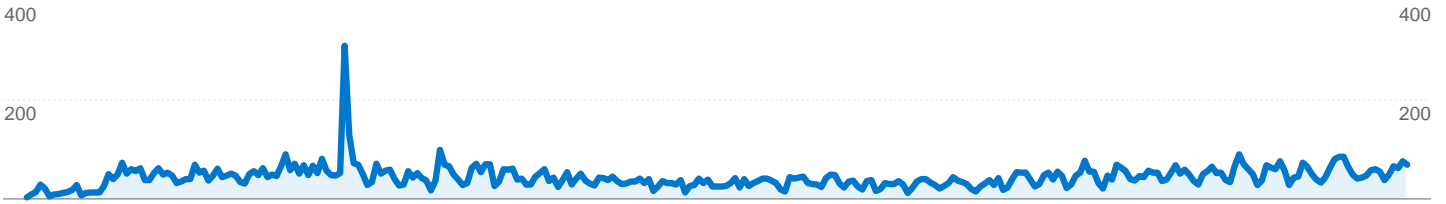

Visitors Overview

Jan 1, 2007 - Nov 1, 2007

10,824 people visited this site

-  **15,335** Visits
-  **10,824** Absolute Unique Visitors
-  **140,651** Pageviews
-  **9.17** Average Pageviews
-  **00:06:32** Time on Site
-  **16.99%** Bounce Rate
-  **70.58%** New Visits