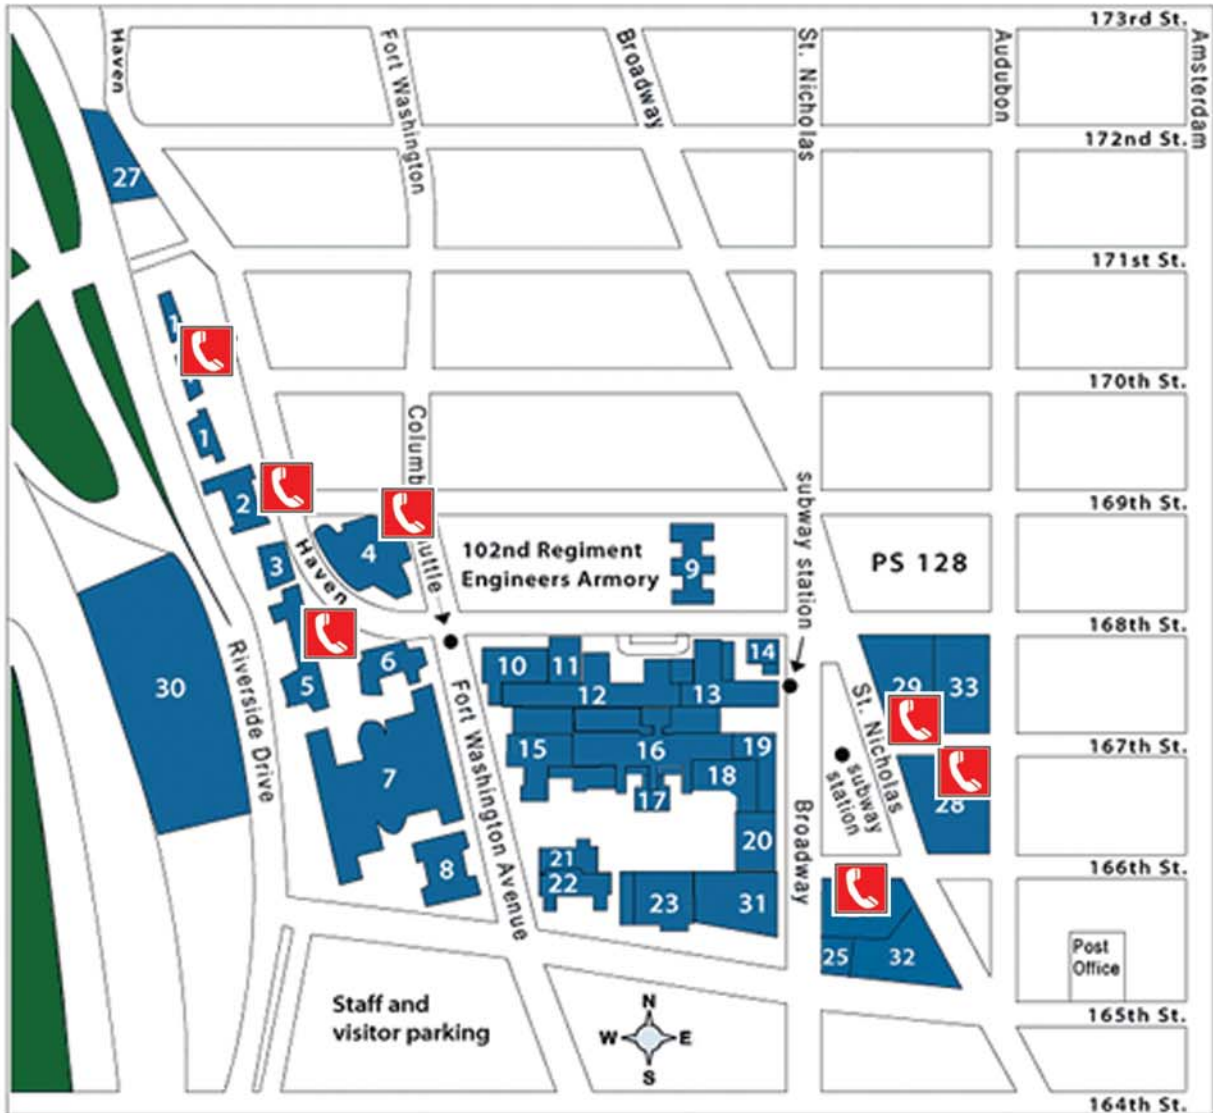

Emergency Call Box Locations

Emergency Call Box Location Addresses

- 1) On west 169 St & Ft. Washington Ave (Back of the Hammer Building)
- 2) On Haven Ave & West 170 Street (Front of 100 Haven Ave)
- 3) On Haven Ave & West 169 Street (Front of Bard Hall)
- 4) On Haven Ave Rosenfield Building 8th floor underpass.
- 5) On St. Nicholas Ave & West 166 Street (Lasker Building)
- 6) On West 167 Street & St. Nicholas Ave (RussBerrie Loading dock)
- 7) On West 167 Street & Audubon (ICRC Building entrance to parking Garage)