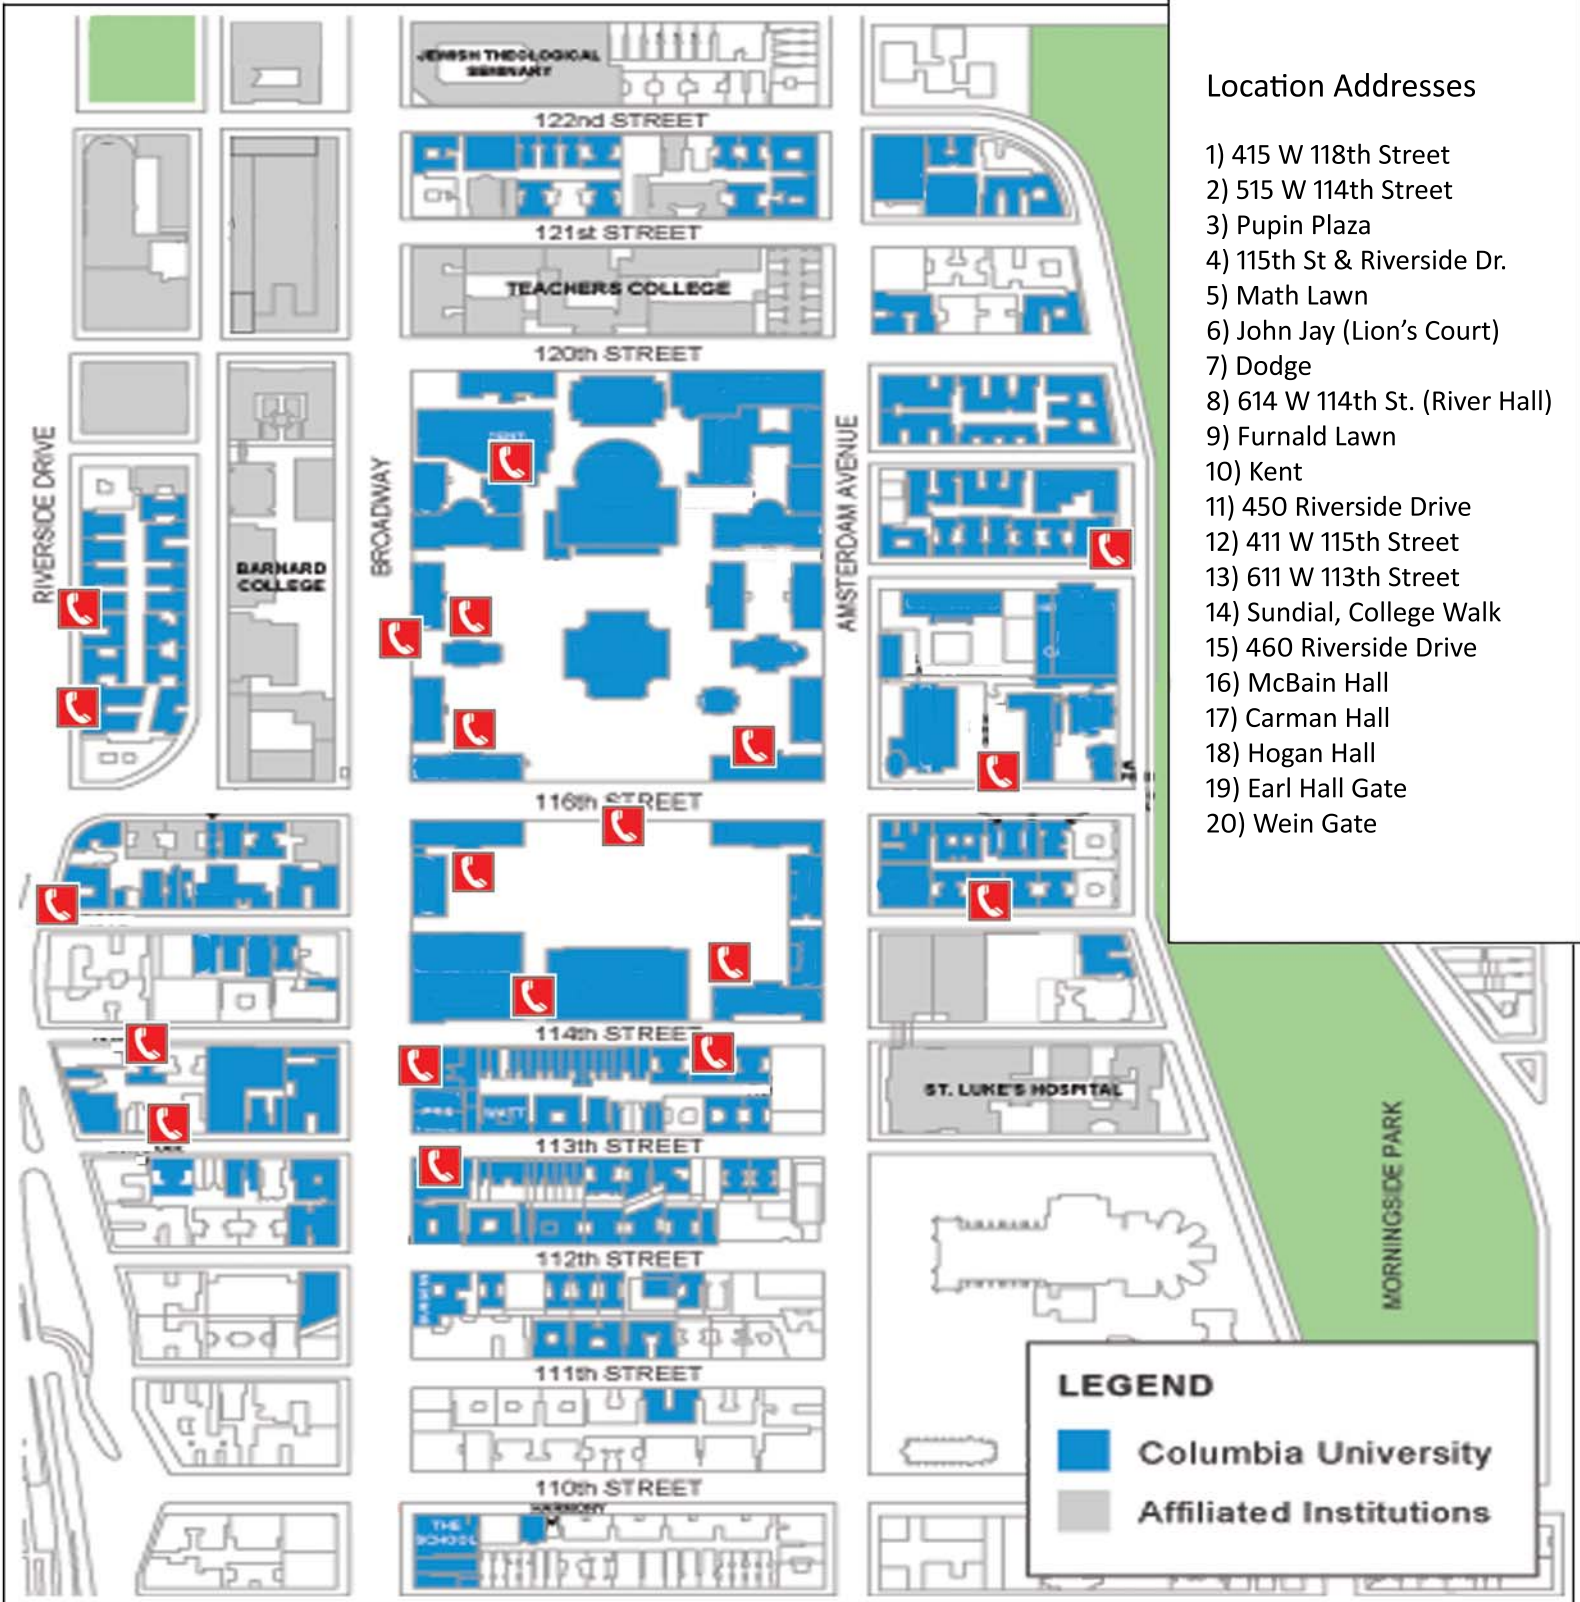

Emergency Call Box Locations

Location Addresses

- 1) 415 W 118th Street
- 2) 515 W 114th Street
- 3) Pupin Plaza
- 4) 115th St & Riverside Dr.
- 5) Math Lawn
- 6) John Jay (Lion's Court)
- 7) Dodge
- 8) 614 W 114th St. (River Hall)
- 9) Furnald Lawn
- 10) Kent
- 11) 450 Riverside Drive
- 12) 411 W 115th Street
- 13) 611 W 113th Street
- 14) Sundial, College Walk
- 15) 460 Riverside Drive
- 16) McBain Hall
- 17) Carman Hall
- 18) Hogan Hall
- 19) Earl Hall Gate
- 20) Wein Gate