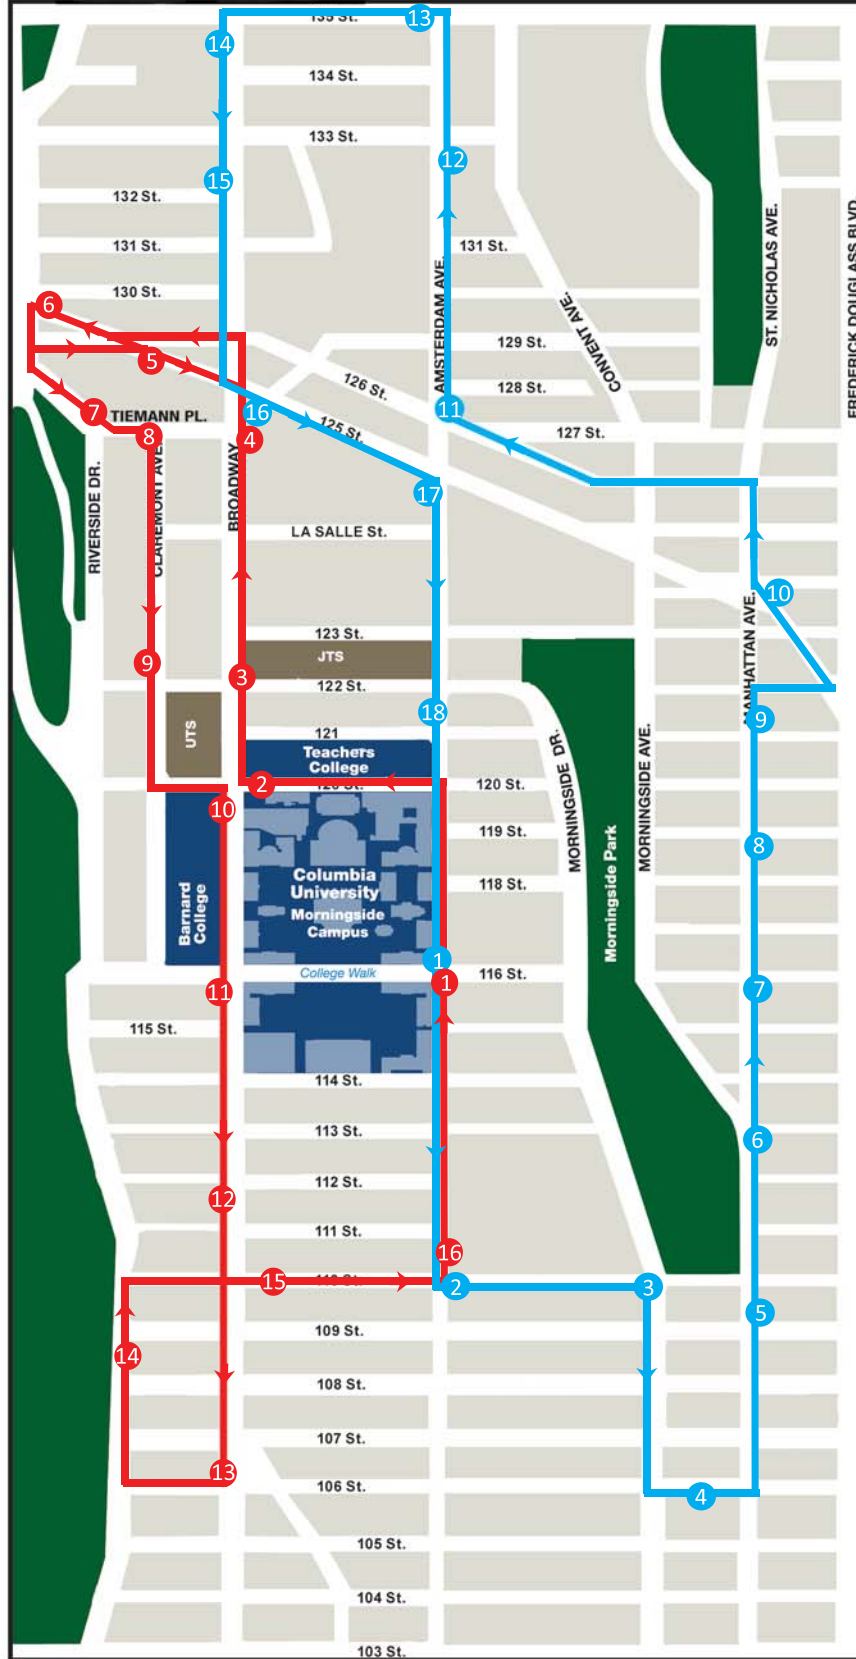

Route B

Stops

- #1 / :00/:30
  Amsterdam Ave @ W116 St
  Front of Security Booth - Bus Stops (M11)
- #2 / :01/:31
  W110 St @ Amsterdam Ave
  S/E Corner at W/B Bus Stop
  Bus Stops (M4, M11)
- #3 / :02/:32
  Columbus Ave @ W110 St
  S/W Corner at S/B Bus Stop
  Bus Stops (M4, M11)
- #4 / :03/:33
  W106 St @ Columbus Ave
  S/E Corner at E/B Bus Stop
- #5 / :04/:34
  Manhattan Ave @ W109 St - N/B Bus Stop
  Bus Stops (M3, M7, M116)
- #6 / :06/:36
  Manhattan Ave @ W113 St - N/B Bus Stop
- #7 / :07/:37
  Manhattan Ave @ W116 St
  N/E Corner at N/B Bus Stop
- #8 / :08/:39
  Manhattan Ave @ W119 St - N/B Bus Stop
- #9 / :09/:39
  Manhattan Ave @ W121 St - N/B Bus Stop
- #10 / :10/:40
  St Nicholas Ave @ W124 St
  N/E Corner at N/B Bus Stop
  Subway Train Stop (A,B,C,D / 125 St)
  Bus Stops (M3, M18, M100,
  M101, M60, Bx15)
- #11 / :12/:42
  Amsterdam Ave @ W126 St
  N/E Corner Bus Stop (M100, M101, M104)
- #12 / :14/:44
  Amsterdam Ave @ W133 St
  N/E Corner Bus Stop
- #13 / :15/:45
  W135 St @ Amsterdam Ave
  N/W Corner at W/B Bus Stop
  Bus Stops (M11, M100, M101)
- #14 / :16/:46
  Broadway @ W135 St
  S/E Corner at S/B Bus Stop
  Bus Stops (M5, M11)
- #15 / :17/:47
  Broadway @ W132 St - N/W Corner
  Between Nash and Studebaker Buildings)
- #16 / :19/:49
  W125 St @ Broadway
  S/E Corner at E/B Bus Stop
  Bus Stops (M4, M104, Bx15)
  Subway Train Stop (#1 / 125 St)
- #17 / :21/:51
  Amsterdam Ave @ W125 St
  S/W Corner at S/B Bus Stop
- #18 / :22/:52
  Amsterdam Ave @ W121 St -
  N/W Corner
  Between SSW and Whittier

Return to Amsterdam Ave @ W116 St
Front of Security Booth

Revision 3.1 2011/12/20