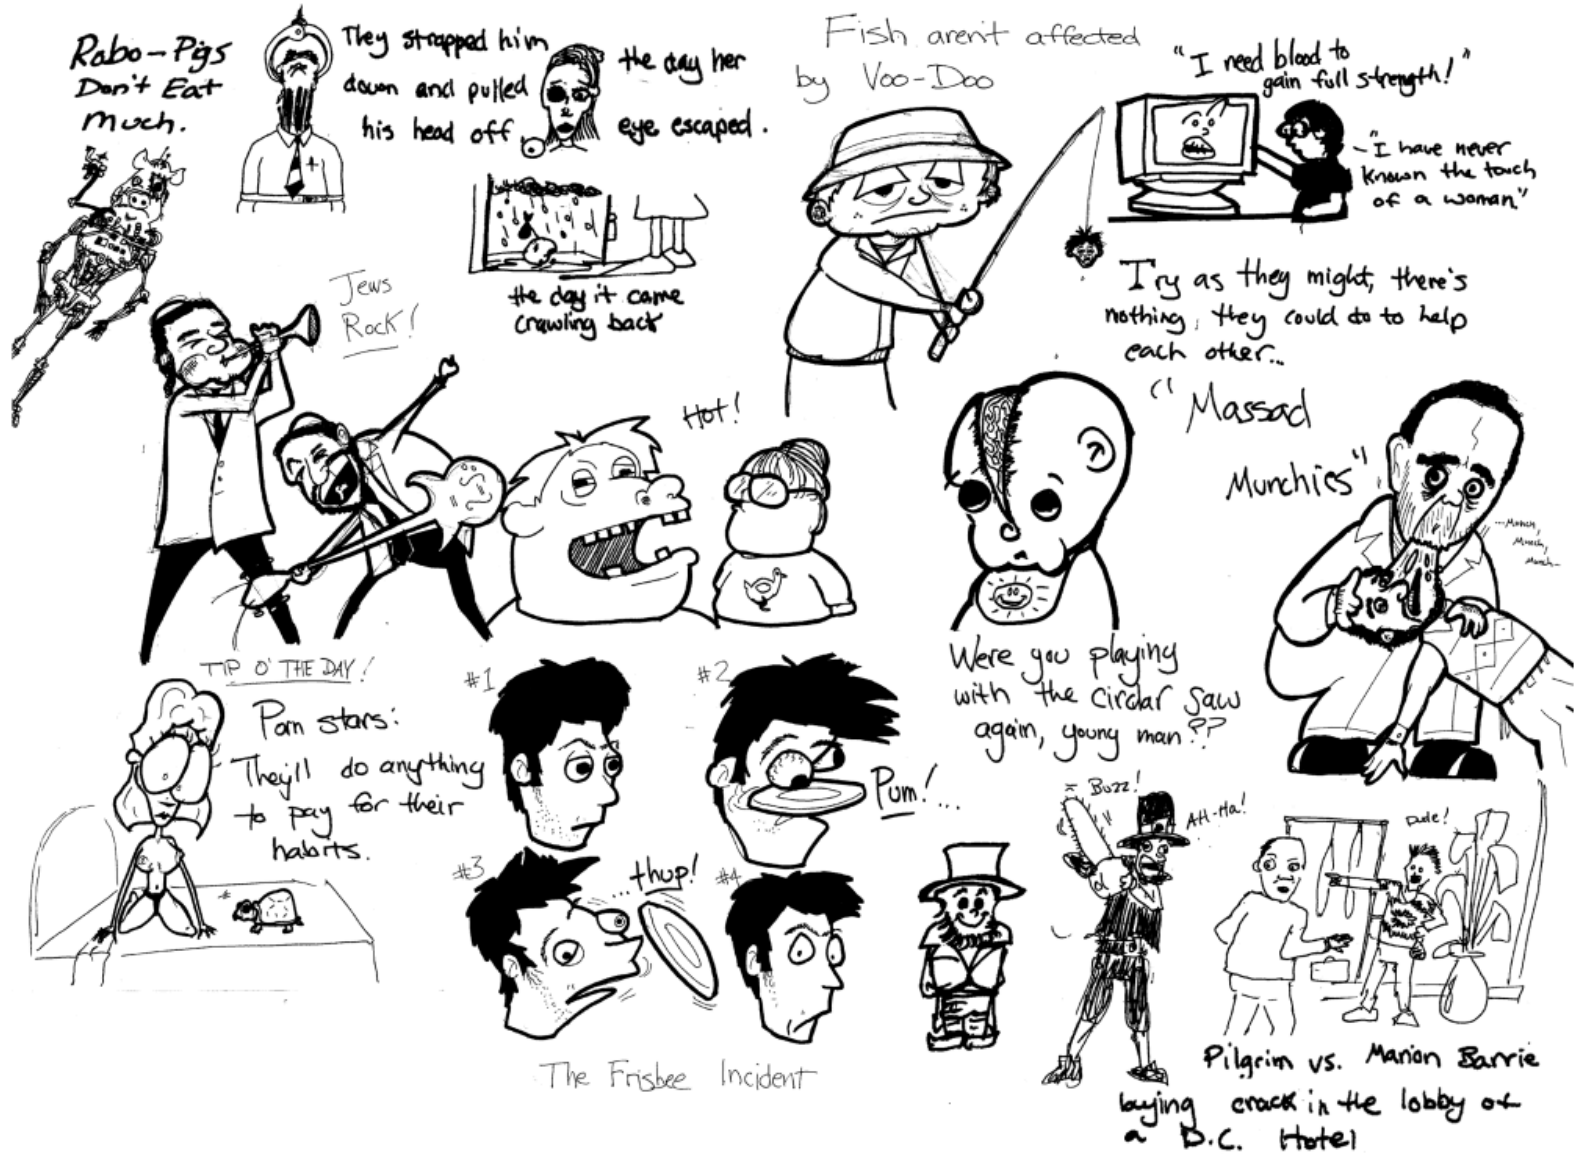

Draw for The Fed!!!

Email thefed@columbia.edu for more...

Sunday meetings 9pm in Lerner 505 (next to SGO)

www.the-fed.org