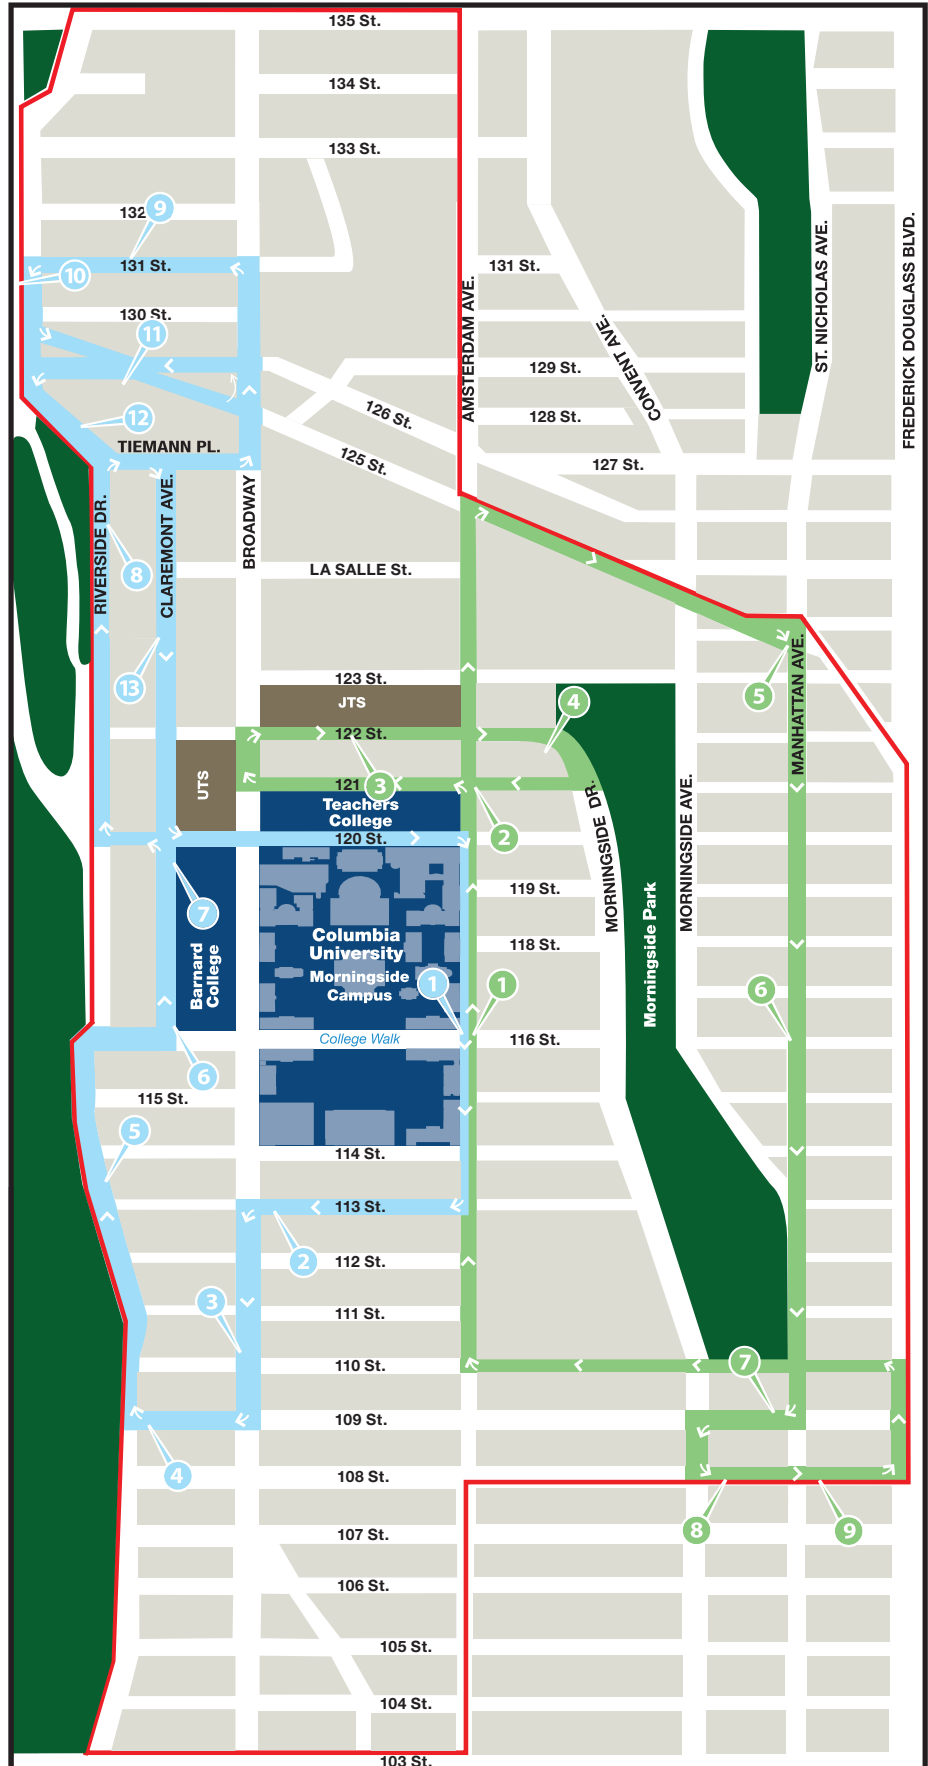

# EVENING SHUTTLE

● *Riverside Drive Route*  
7:00 p.m. – 11:00 p.m.

● *Morningside Drive Route*  
6:00 p.m. – 11:00 p.m.

The Evening shuttle provides service in the Morningside Heights area for safe and convenient travel.

It offers a Riverside Drive route to the west of campus and a Morningside Drive route to the east of campus.

After the Evening Shuttle hours, Columbia faculty, staff and students may request Late Night On-Call Service for door-to-door transportation.

On-Call Service area extends from Riverside Dr. to Amsterdam Ave. between 135 St. and 103 St., with additional service from Amsterdam Ave. to Frederick Douglass Blvd. between 125 St. and 108 St.

■ *Red border indicates Late Night On-Call Service area*

### Riverside Drive Route

		PM	PM	PM	PM	PM	PM	PM	PM	PM		
<b>1</b>	116th St. and Amsterdam Ave. (NW corner)	7:00	7:30	8:00	8:30	9:00	9:30	10:00	10:30	D/O		
<b>2</b>	McBain Hall: 562 W. 113th St.	7:03	7:33	8:03	8:33	9:03	9:33	10:03	10:33			
<b>3</b>	110th St. and Broadway (NW corner)	7:04	7:34	8:04	8:34	9:04	9:34	10:04	10:34			
<b>4</b>	Carlton Arms: 362 Riverside Dr.	7:06	7:36	8:06	8:36	9:06	9:36	10:06	10:36			
<b>5</b>	114th St. and Riverside Dr. (SE corner)	7:08	7:38	8:08	8:38	9:08	9:38	10:08	10:38			
<b>6</b>	Barnard 6: 116th St. and Claremont Ave.	7:09	7:39	8:09	8:39	9:09	9:39	10:09	10:39			
<b>7</b>	40 Claremont Ave.	7:10	7:40	8:10	8:40	9:10	9:40	10:10	10:40			
<b>8</b>	528 Riverside Dr.	7:13	7:43	8:13	8:43	9:13	9:43	10:13	10:43			
<b>9</b>	Studebaker Building: 615 W. 131st St.	7:17	7:47	8:17	8:47	9:17	9:47	10:17	10:47			
<b>10</b>	Fairway Market: 131st St. and 12 Ave.	7:18	7:48	8:18	8:48	9:18	9:48	10:18	10:48			
<b>11</b>	Prentiss Hall: 632 W. 125th St.	7:19	7:49	8:19	8:49	9:19	9:49	10:19	10:49			
<b>12</b>	560 Riverside Dr.	7:22	7:52	8:22	8:52	9:22	9:52	10:22	10:52			
<b>13</b>	International House: 155 Claremont Ave.	7:24	7:54	8:24	8:54	9:24	9:54	10:24	10:54			