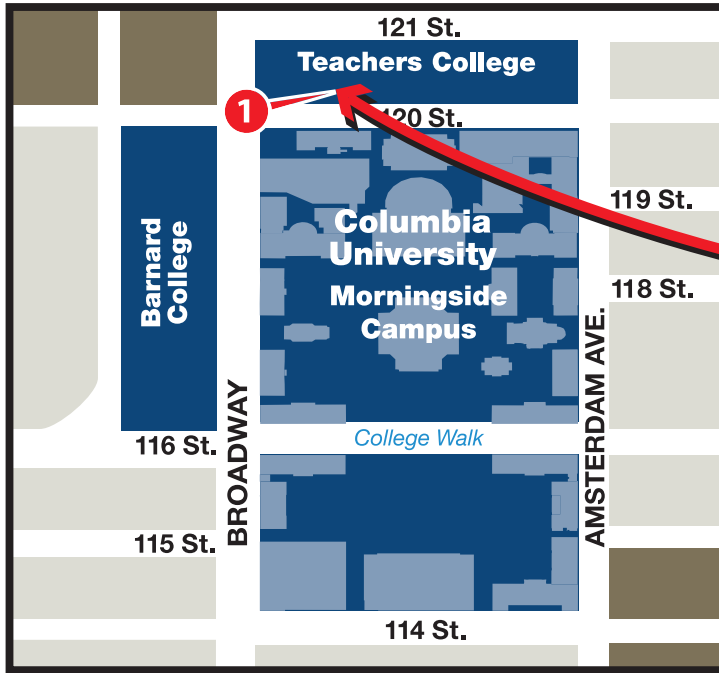

# Lamont-Doherty Shuttle

## LAMONT-DOHERTY SHUTTLE

- 1** Morningside Campus: 120th St. between Broadway and Amsterdam Avenue (northside)
- 2** Lamont-Doherty Earth Observatory: Geoscience Building, Lamont campus, Palisades, NY

## NOTES

The Lamont-Doherty Shuttle runs Monday through Friday, with limited service on Saturday; the Shuttle does not run on University holidays.  
 Seating is available on a first-come, first-served basis.  
 With advance notice, the Transportation Office can provide handicap-accessible transportation services on most Shuttle routes. Please call 212-854-3382.  
 All riders must present a valid University ID upon boarding the Shuttle.  
 Please keep in mind that shuttle times are approximate and are subject to traffic.