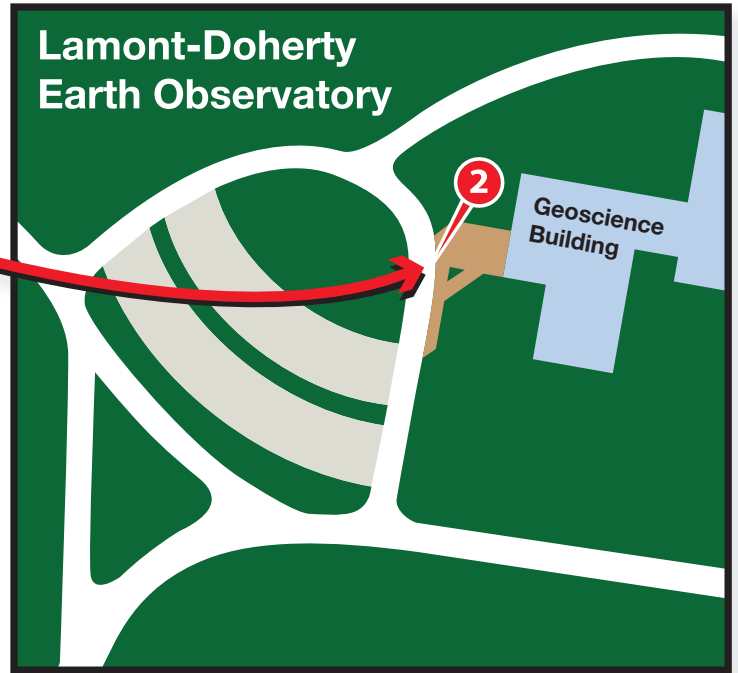

# Lamont-Doherty Shuttle

## LAMONT-DOHERTY SHUTTLE

- 1** Morningside Campus: 120th St. between Broadway and Amsterdam Avenue (northside)
- 2** Lamont-Doherty Earth Observatory: Geoscience Building, Lamont campus, Palisades, NY

## NOTES

The Lamont-Doherty Shuttle runs Monday through Friday, with limited service on Saturday; the Shuttle does not run on University holidays.  
 Seating is available on a first-come, first-served basis.  
 With advance notice, the Transportation Office can provide handicap-accessible transportation services on most Shuttle routes. Please call 212-854-3382.  
 All riders must present a valid University ID upon boarding the Shuttle.  
 Please keep in mind that shuttle times are approximate and are subject to traffic.