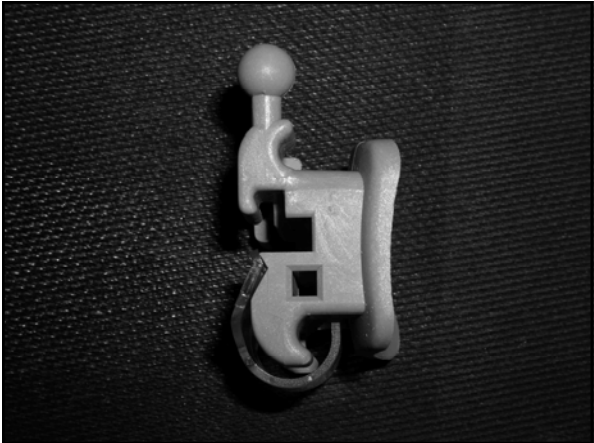

EDGEWISE APPLIANCE

STRAIGHTWIRE APPLIANCE

ESTHETIC APPLIANCES

EDGEWISE APPLIANCE

Fixed appliance - edgewise slot

Edgewise slot

- Rectangular slot- narrow side towards the labial surface of tooth
- Two point contact
- Accepts rectangular arch wire - edgewise

EDGEWISE APPLIANCE

Edgewise bracket

Edgewise slot: 0.022 x 0.028 inch
or
Edgewise slot: 0.018 x 0.022 inch

EDGEWISE APPLIANCE

Edgewise bracket

- Narrow
- Wide
- Twin/Siamese

EDGEWISE APPLIANCE

Edgewise brackets bonded on teeth

EDGEWISE APPLIANCE

Edgewise brackets welded on bands

EDGEWISE APPLIANCE

**Edgewise Brackets Bonded on Teeth
Rectangular TMA Arch wire**

EDGEWISE APPLIANCE

Edgewise Brackets Bonded on Teeth

EDGEWISE APPLIANCE

Canine & Premolar Brackets

EDGEWISE APPLIANCE

Occlusal View

STRAIGHTWIRE APPLIANCE

Edgewise bracket (slot)
with built in
1st, 2nd & 3rd order bends

ESTHETIC APPLIANCES

Clear brackets
Lingual Appliances
Invisalign