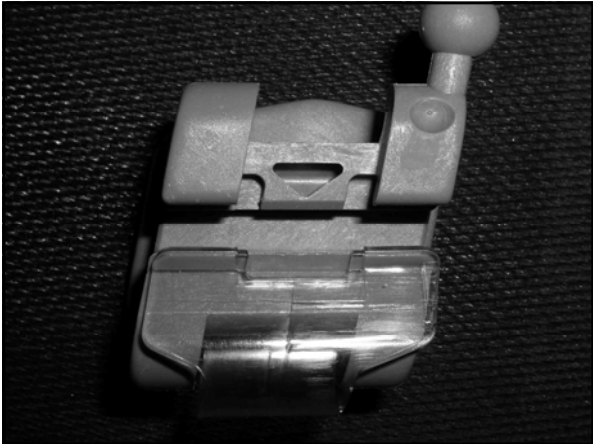

EDGEWISE APPLIANCE

STRAIGHTWIRE APPLIANCE

ESTHETIC APPLIANCES

EDGEWISE APPLIANCE

Fixed appliance - edgewise slot

Edgewise slot

- Rectangular slot- narrow side towards the labial surface of tooth
- Two point contact
- Accepts rectangular arch wire - edgewise

EDGEWISE APPLIANCE

Edgewise bracket

Edgewise slot: 0.022 x 0.028 inch
or
Edgewise slot: 0.018 x 0.022 inch

EDGEWISE APPLIANCE

Edgewise bracket

- Narrow
- Wide
- Twin/Siamese

EDGEWISE APPLIANCE

Edgewise brackets bonded on teeth

EDGEWISE APPLIANCE

Edgewise brackets welded on bands

EDGEWISE APPLIANCE

**Edgewise Brackets Bonded on Teeth
Rectangular TMA Arch wire**

EDGEWISE APPLIANCE

Edgewise Brackets Bonded on Teeth

EDGEWISE APPLIANCE