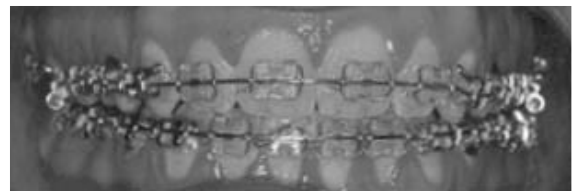

EDGEWISE APPLIANCE

STRAIGHTWIRE APPLIANCE

ESTHETIC APPLIANCES

EDGEWISE APPLIANCE

Fixed appliance - edgewise slot

Edgewise slot

- Rectangular slot- narrow side towards the labial surface of tooth
- Two point contact
- Accepts rectangular arch wire - edgewise

EDGEWISE APPLIANCE

Edgewise brackets welded on bands

EDGEWISE APPLIANCE

**Edgewise Brackets Bonded on Teeth
Rectangular TMA Arch wire**

EDGEWISE APPLIANCE

Edgewise Brackets Bonded on Teeth

EDGEWISE APPLIANCE

Canine & Premolar Brackets

EDGEWISE APPLIANCE

Occlusal View

STRAIGHTWIRE APPLIANCE

Edgewise bracket (slot)
with built in
1st, 2nd & 3rd order bends

ESTHETIC APPLIANCES

Clear brackets
Lingual Appliances
Invisalign

**EDGEWISE APPLIANCE
STRAIGHT WIRE APPLIANCE**

EDGEWISE APPLIANCE

Plastic Edgewise Brackets

EDGEWISE APPLIANCE

Ceramic/Plastic Straight Wire Brackets

LINGUAL APPLIANCE

LINGUAL APPLIANCE

Esthetic Brackets