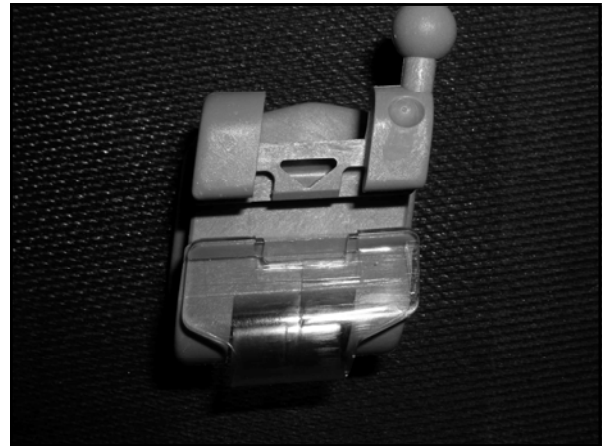

EDGEWISE APPLIANCE

STRAIGHTWIRE APPLIANCE

ESTHETIC APPLIANCES

EDGEWISE APPLIANCE

Fixed appliance - edgewise slot

Edgewise slot

- Rectangular slot- narrow side towards the labial surface of tooth
- Two point contact
- Accepts rectangular arch wire - edgewise

EDGEWISE APPLIANCE

Edgewise bracket

Edgewise slot: 0.022 x 0.028 inch
or
Edgewise slot: 0.018 x 0.022 inch

EDGEWISE APPLIANCE

Edgewise bracket

- Narrow
- Wide
- Twin/Siamese

EDGEWISE APPLIANCE

Edgewise brackets bonded on teeth

EDGEWISE APPLIANCE

Edgewise brackets welded on bands

EDGEWISE APPLIANCE

**Edgewise Brackets Bonded on Teeth
Rectangular TMA Arch wire**

EDGEWISE APPLIANCE

Edgewise Brackets Bonded on Teeth

EDGEWISE APPLIANCE

Canine & Premolar Brackets

EDGEWISE APPLIANCE

Occlusal View

STRAIGHTWIRE APPLIANCE

Edgewise bracket (slot)
with built in
1st, 2nd & 3rd order bends

ESTHETIC APPLIANCES

Clear brackets
Lingual Appliances
Invisalign