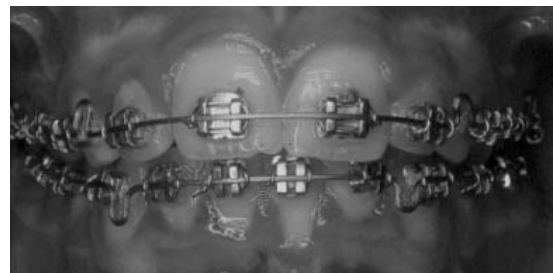

EDGEWISE APPLIANCE

STRAIGHTWIRE APPLIANCE

ESTHETIC APPLIANCES

EDGEWISE APPLIANCE

Fixed appliance - edgewise slot

Edgewise slot

- Rectangular slot- narrow side towards the labial surface of tooth
- Two point contact
- Accepts rectangular arch wire - edgewise

EDGEWISE APPLIANCE

Edgewise bracket

Edgewise slot: 0.022 x 0.028 inch
or
Edgewise slot: 0.018 x 0.022 inch

EDGEWISE APPLIANCE

Edgewise bracket

- Narrow
- Wide
- Twin/Siamese

EDGEWISE APPLIANCE

Edgewise brackets bonded on teeth

EDGEWISE APPLIANCE

Edgewise brackets welded on bands

EDGEWISE APPLIANCE

**Edgewise Brackets Bonded on Teeth
Rectangular TMA Arch wire**

EDGEWISE APPLIANCE

Edgewise Brackets Bonded on Teeth

EDGEWISE APPLIANCE

Canine & Premolar Brackets

EDGEWISE APPLIANCE

Occlusal View

STRAIGHTWIRE APPLIANCE

Edgewise bracket (slot)
with built in
1st, 2nd & 3rd order bends

ESTHETIC APPLIANCES

Clear brackets
Lingual Appliances
Invisalign