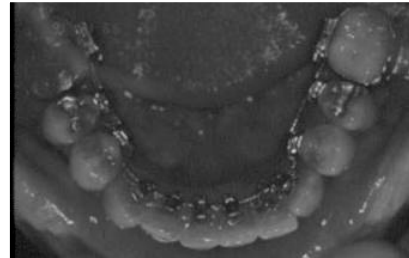

EDGEWISE APPLIANCE

STRAIGHTWIRE APPLIANCE

ESTHETIC APPLIANCES

EDGEWISE APPLIANCE

Fixed appliance - edgewise slot

Edgewise slot

- Rectangular slot- narrow side towards the labial surface of tooth
- Two point contact
- Accepts rectangular arch wire - edgewise

EDGEWISE APPLIANCE

Edgewise brackets welded on bands

EDGEWISE APPLIANCE

**Edgewise Brackets Bonded on Teeth
Rectangular TMA Arch wire**

EDGEWISE APPLIANCE

Edgewise Brackets Bonded on Teeth

EDGEWISE APPLIANCE

**EDGEWISE APPLIANCE
STRAIGHT WIRE APPLIANCE**

EDGEWISE APPLIANCE

Plastic Edgewise Brackets

EDGEWISE APPLIANCE

Ceramic/Plastic Straight Wire Brackets

LINGUAL APPLIANCE

LINGUAL APPLIANCE

Esthetic Brackets