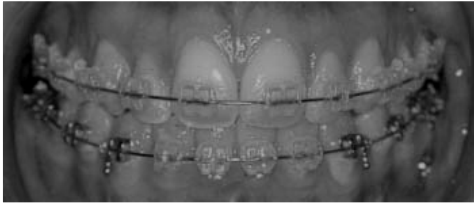

EDGEWISE APPLIANCE

STRAIGHTWIRE APPLIANCE

ESTHETIC APPLIANCES

EDGEWISE APPLIANCE

Fixed appliance - edgewise slot

Edgewise slot

- Rectangular slot- narrow side towards the labial surface of tooth
- Two point contact
- Accepts rectangular arch wire - edgewise

EDGEWISE APPLIANCE

Edgewise brackets welded on bands

EDGEWISE APPLIANCE

**Edgewise Brackets Bonded on Teeth
Rectangular TMA Arch wire**

EDGEWISE APPLIANCE

Edgewise Brackets Bonded on Teeth

EDGEWISE APPLIANCE

**EDGEWISE APPLIANCE
STRAIGHT WIRE APPLIANCE**

EDGEWISE APPLIANCE

Plastic Edgewise Brackets

EDGEWISE APPLIANCE

Ceramic/Plastic Straight Wire Brackets

LINGUAL APPLIANCE

LINGUAL APPLIANCE

Esthetic Brackets