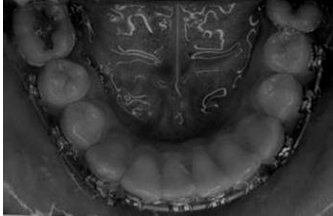

EDGEWISE APPLIANCE

STRAIGHTWIRE APPLIANCE

ESTHETIC APPLIANCES

EDGEWISE APPLIANCE

Fixed appliance - edgewise slot

Edgewise slot

- Rectangular slot- narrow side towards the labial surface of tooth
- Two point contact
- Accepts rectangular arch wire - edgewise

EDGEWISE APPLIANCE

Edgewise bracket

Edgewise slot: 0.022 x 0.028 inch
or
Edgewise slot: 0.018 x 0.022 inch

EDGEWISE APPLIANCE

Edgewise bracket

- Narrow
- Wide
- Twin/Siamese

EDGEWISE APPLIANCE

Edgewise brackets bonded on teeth

EDGEWISE APPLIANCE

Edgewise brackets welded on bands

EDGEWISE APPLIANCE

**Edgewise Brackets Bonded on Teeth
Rectangular TMA Arch wire**

EDGEWISE APPLIANCE

Edgewise Brackets Bonded on Teeth

EDGEWISE APPLIANCE

Canine & Premolar Brackets

EDGEWISE APPLIANCE

Occlusal View

STRAIGHTWIRE APPLIANCE

Edgewise bracket (slot)
with built in
1st, 2nd & 3rd order bends

ESTHETIC APPLIANCES

Clear brackets
Lingual Appliances
Invisalign