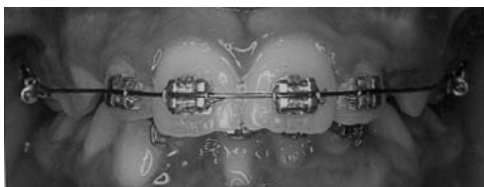

EDGEWISE APPLIANCE

STRAIGHTWIRE APPLIANCE

ESTHETIC APPLIANCES

EDGEWISE APPLIANCE

Fixed appliance - edgewise slot

Edgewise slot

- Rectangular slot- narrow side towards the labial surface of tooth
- Two point contact
- Accepts rectangular arch wire - edgewise

EDGEWISE APPLIANCE

Edgewise bracket

Edgewise slot: 0.022 x 0.028 inch
or
Edgewise slot: 0.018 x 0.022 inch

EDGEWISE APPLIANCE

Edgewise bracket

- Narrow
- Wide
- Twin/Siamese

EDGEWISE APPLIANCE

Edgewise brackets bonded on teeth

EDGEWISE APPLIANCE

Edgewise brackets welded on bands

EDGEWISE APPLIANCE

**Edgewise Brackets Bonded on Teeth
Rectangular TMA Arch wire**

EDGEWISE APPLIANCE

Edgewise Brackets Bonded on Teeth

EDGEWISE APPLIANCE

Canine & Premolar Brackets

EDGEWISE APPLIANCE

Occlusal View

STRAIGHTWIRE APPLIANCE

Edgewise bracket (slot)
with built in
1st, 2nd & 3rd order bends

ESTHETIC APPLIANCES

Clear brackets
Lingual Appliances
Invisalign