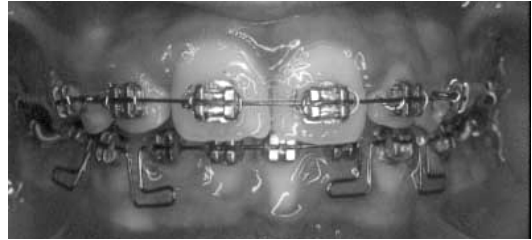

EDGEWISE APPLIANCE

STRAIGHTWIRE APPLIANCE

ESTHETIC APPLIANCES

EDGEWISE APPLIANCE

Fixed appliance - edgewise slot

Edgewise slot

- Rectangular slot- narrow side towards the labial surface of tooth
- Two point contact
- Accepts rectangular arch wire - edgewise

EDGEWISE APPLIANCE

Edgewise bracket

Edgewise slot: 0.022 x 0.028 inch
or
Edgewise slot: 0.018 x 0.022 inch

EDGEWISE APPLIANCE

Edgewise bracket

- Narrow
- Wide
- Twin/Siamese

EDGEWISE APPLIANCE

Edgewise brackets bonded on teeth

EDGEWISE APPLIANCE

Edgewise brackets welded on bands

EDGEWISE APPLIANCE

**Edgewise Brackets Bonded on Teeth
Rectangular TMA Arch wire**

EDGEWISE APPLIANCE

Edgewise Brackets Bonded on Teeth

EDGEWISE APPLIANCE

Canine & Premolar Brackets

EDGEWISE APPLIANCE

Occlusal View

STRAIGHTWIRE APPLIANCE

Edgewise bracket (slot)
with built in
1st, 2nd & 3rd order bends

ESTHETIC APPLIANCES

Clear brackets
Lingual Appliances
Invisalign