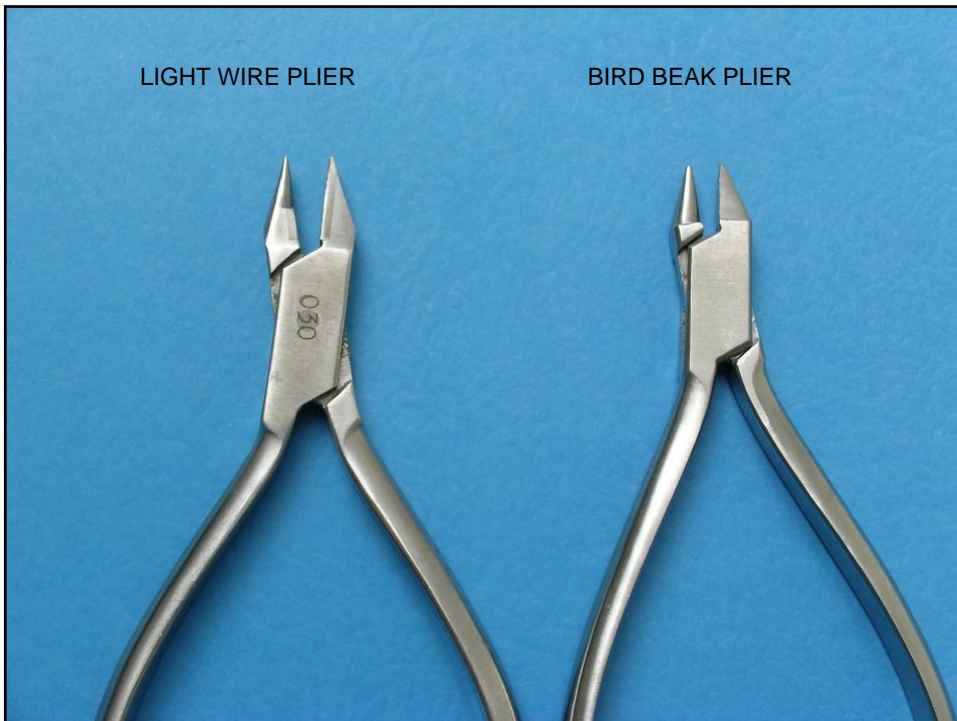

THREE PRONG PLIER

LIGHT WIRE PLIER

BIRD BEAK PLIER

CONTOURING PLIERS

CRIMPING PLIERS

LAB WIRE CUTTER

LIGATURE CUTTER

BOONE GAUGE

HEMOSTAT

LIGATURE DIRECTOR / BAND PUSHER

MOLAR BAND

BRACKETS

MOLAR TUBE

LINGUAL BUTTON

ELASTIC MODULES