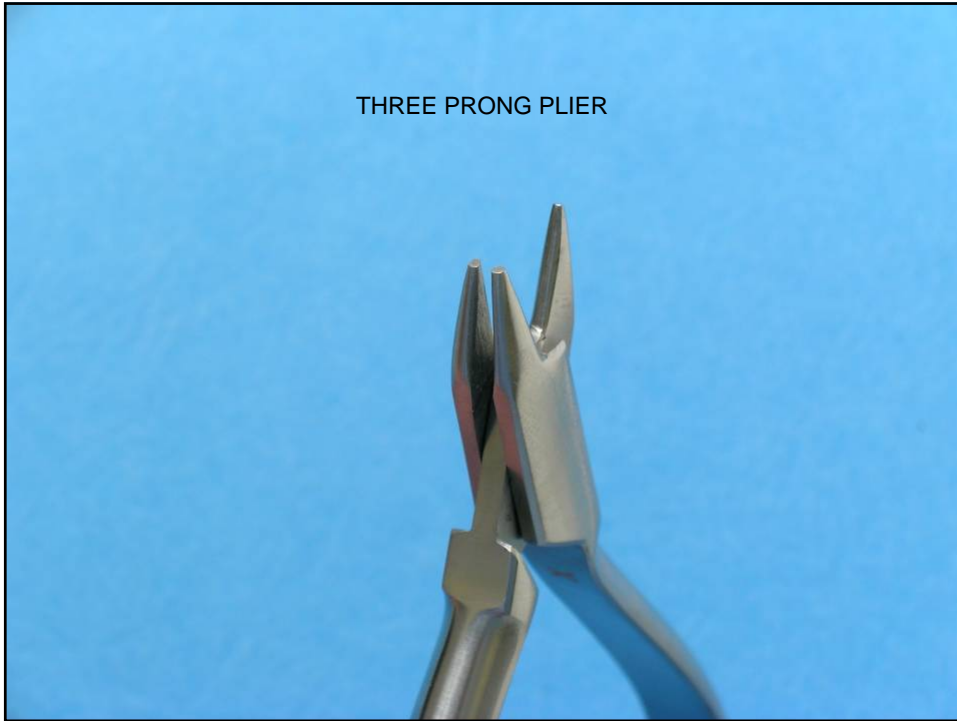

THREE PRONG PLIER

LIGHT WIRE PLIER

BIRD BEAK PLIER

CONTOURING PLIERS

CRIMPING PLIERS

LAB WIRE CUTTER

LIGATURE CUTTER

BOONE GAUGE

HEMOSTAT

LIGATURE DIRECTOR / BAND PUSHER

MOLAR BAND

BRACKETS

MOLAR TUBE

LINGUAL BUTTON

ELASTIC MODULES