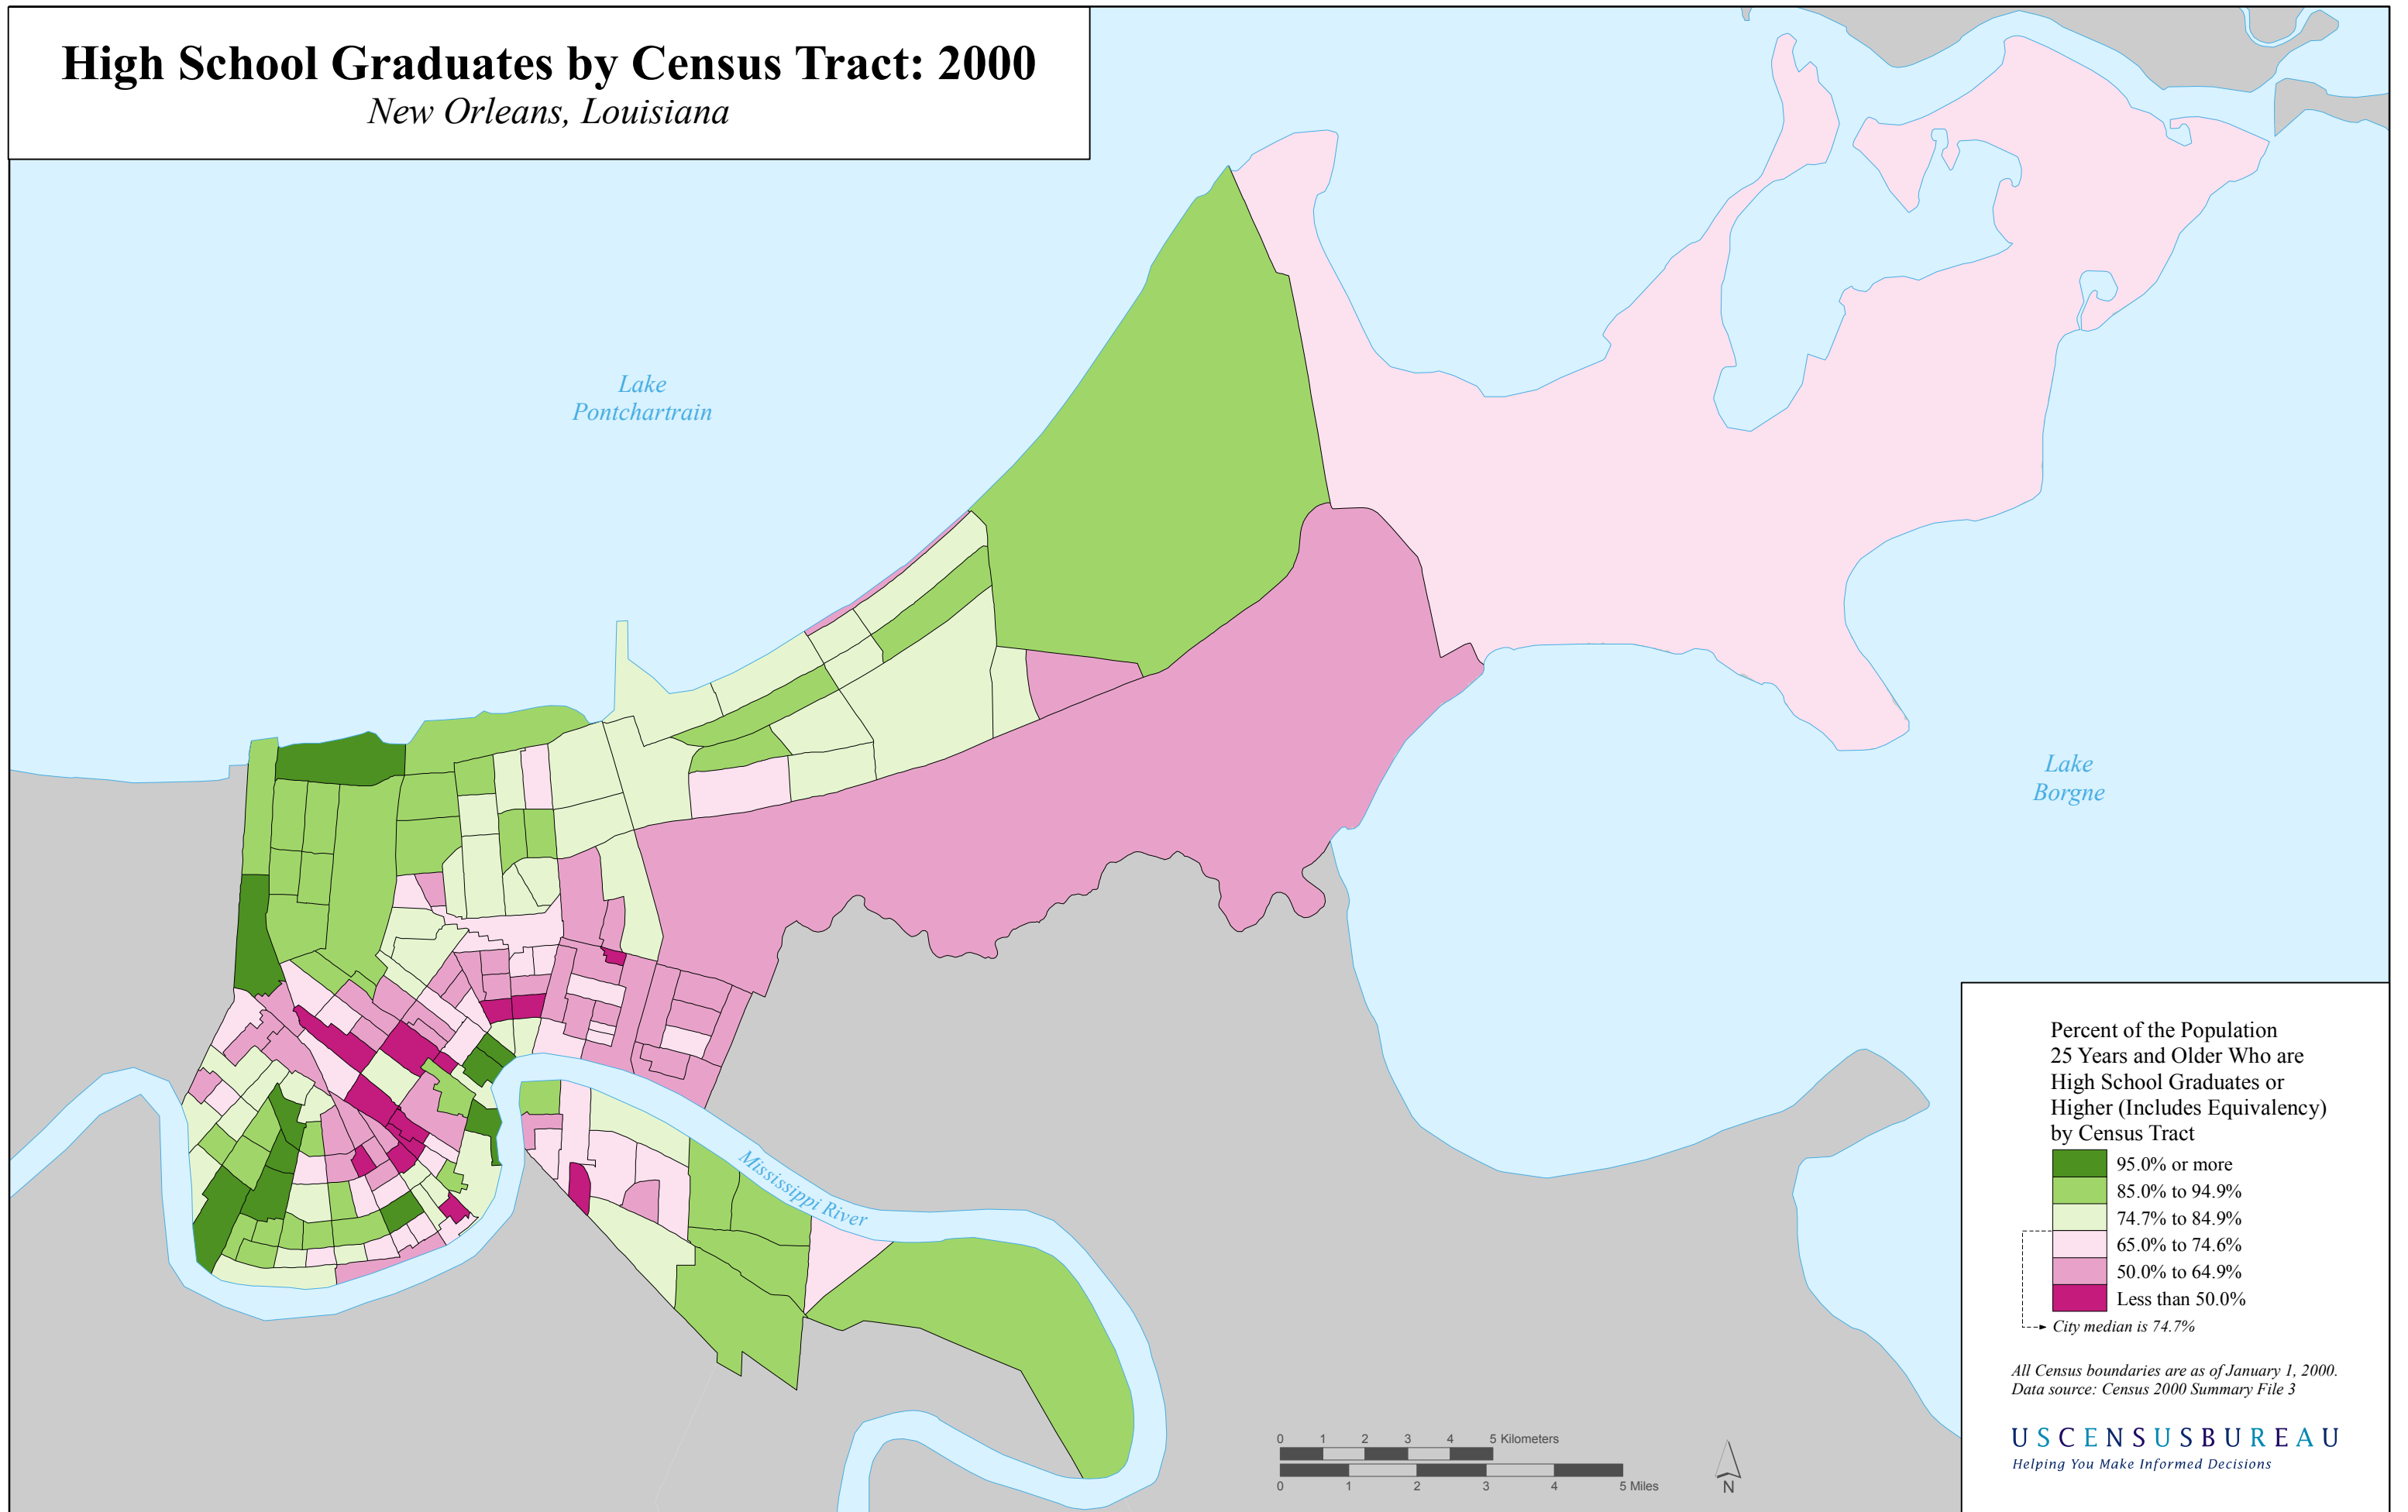

High School Graduates by Census Tract: 2000

New Orleans, Louisiana

Percent of the Population
25 Years and Older Who are
High School Graduates or
Higher (Includes Equivalency)
by Census Tract

- 95.0% or more
- 85.0% to 94.9%
- 74.7% to 84.9%
- 65.0% to 74.6%
- 50.0% to 64.9%
- Less than 50.0%

City median is 74.7%

All Census boundaries are as of January 1, 2000.
Data source: Census 2000 Summary File 3

USCENSUSBUREAU
Helping You Make Informed Decisions