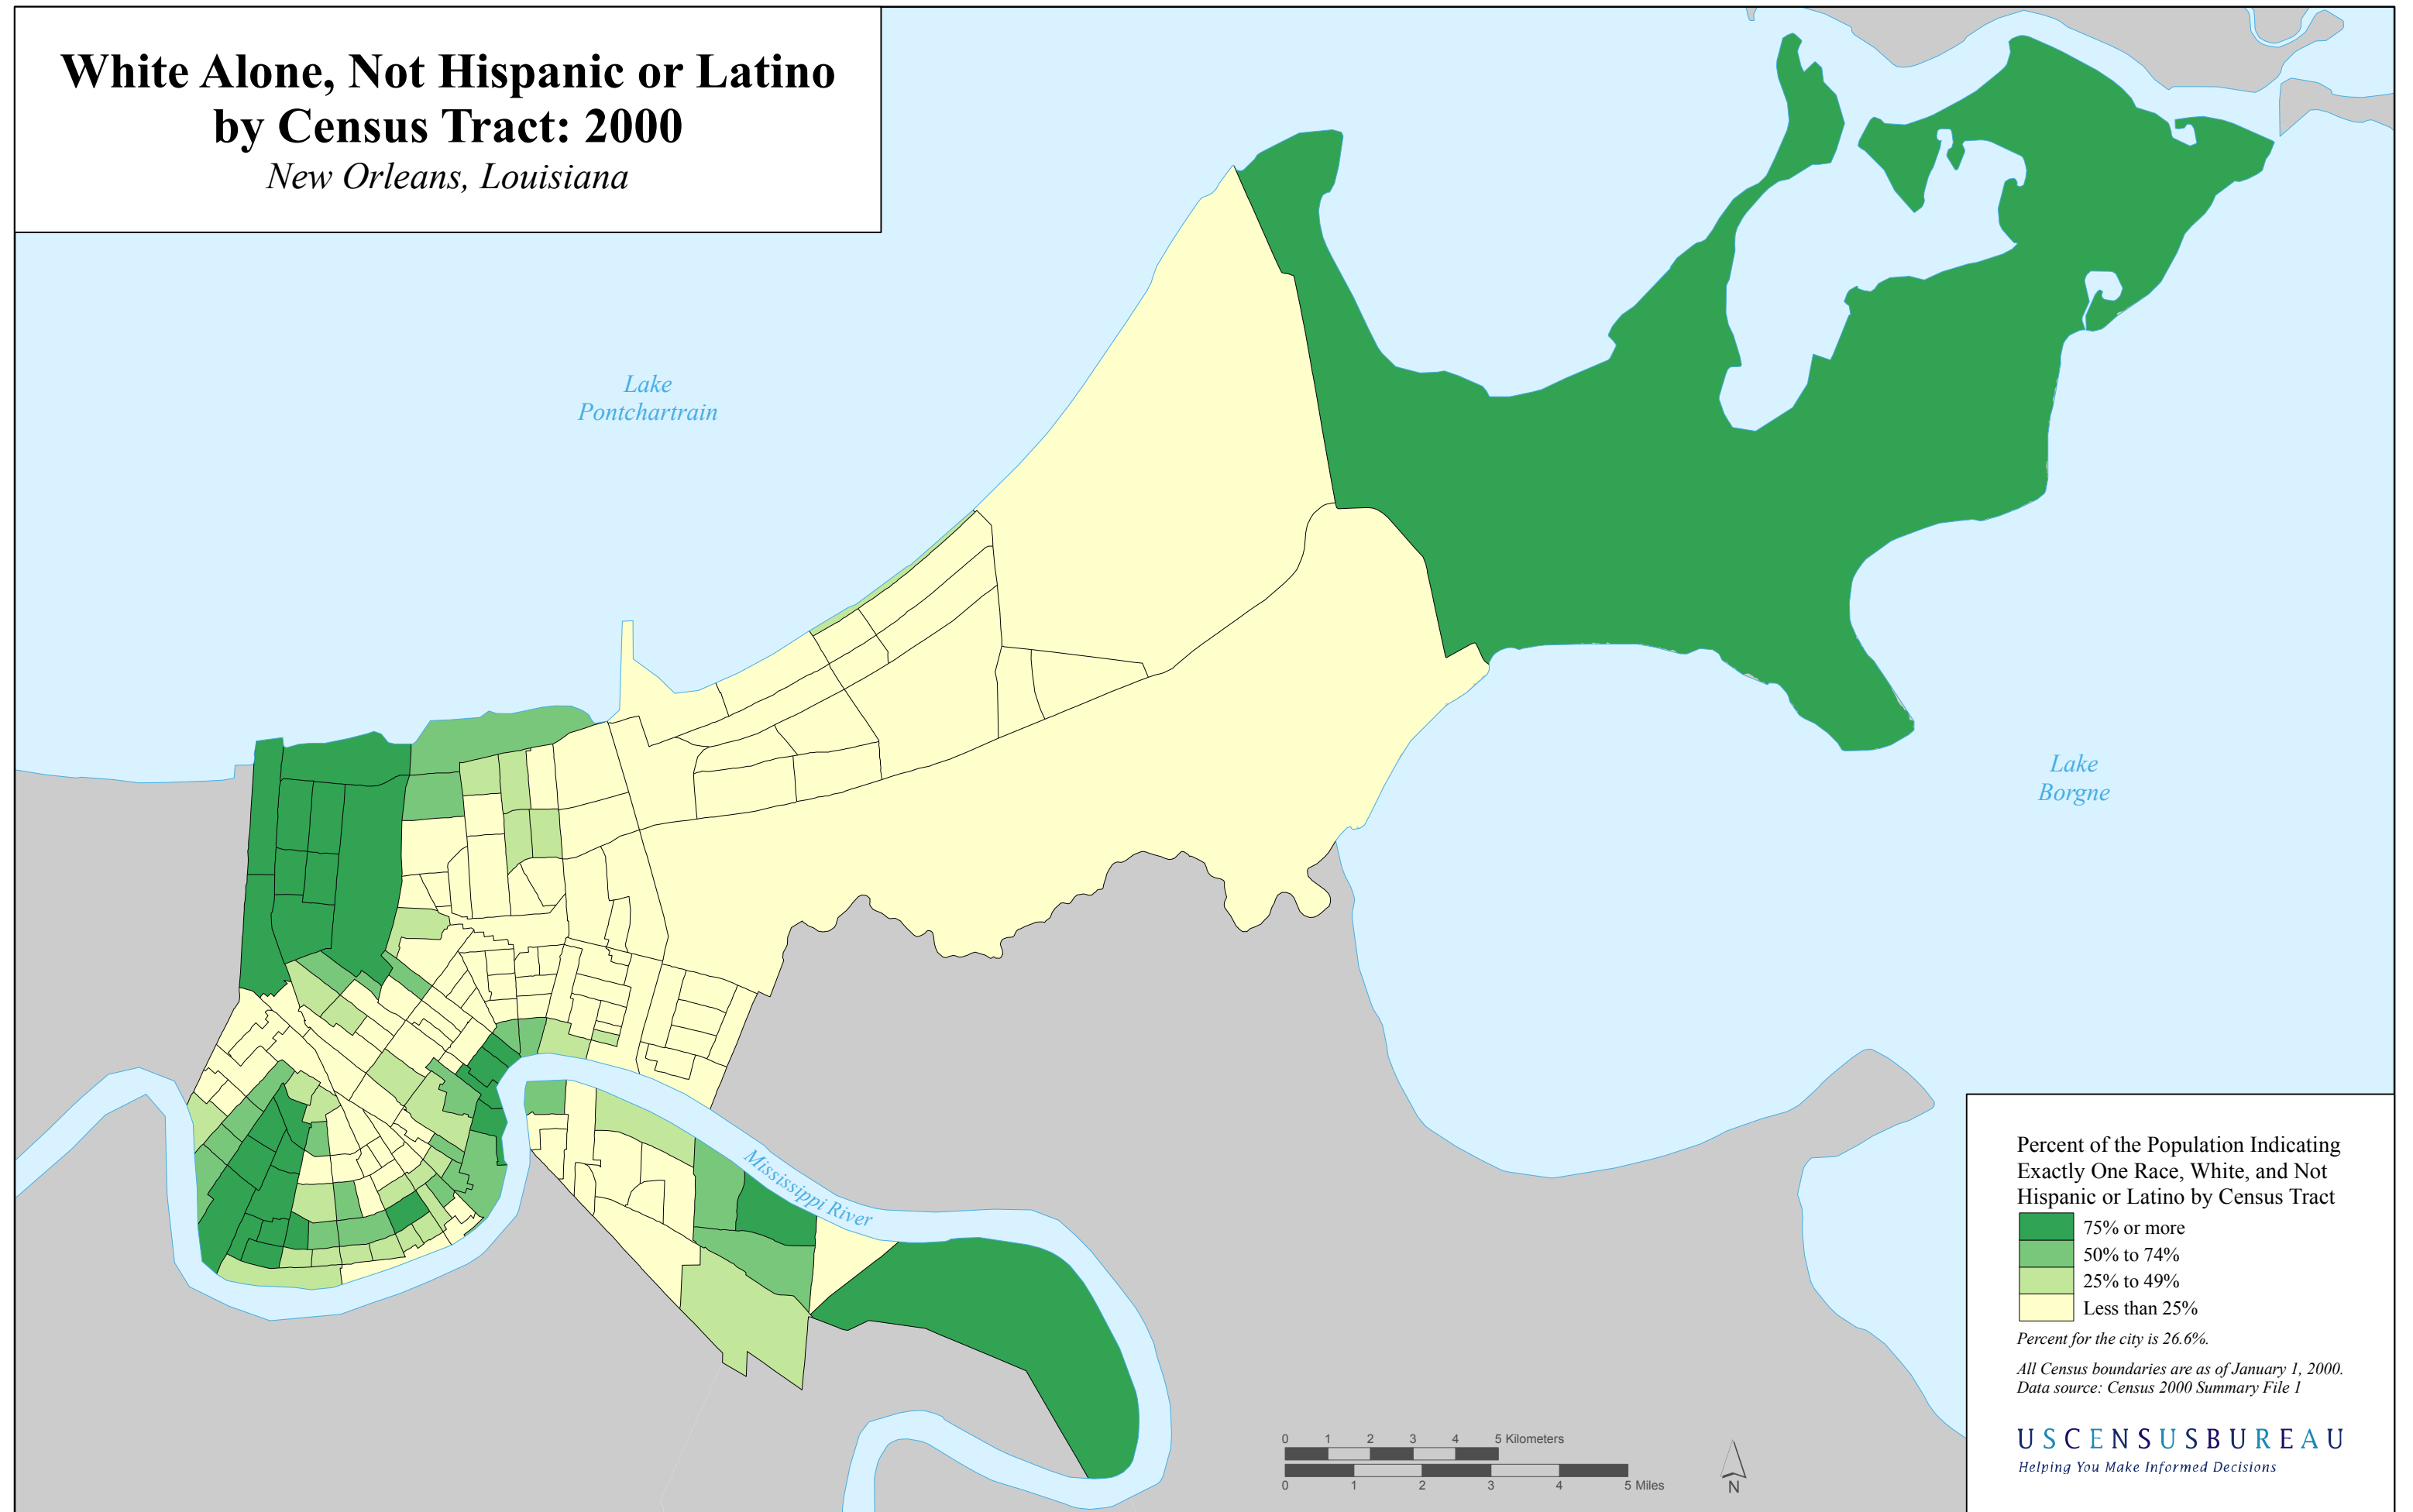

White Alone, Not Hispanic or Latino by Census Tract: 2000

New Orleans, Louisiana

Percent of the Population Indicating Exactly One Race, White, and Not Hispanic or Latino by Census Tract

- 75% or more
- 50% to 74%
- 25% to 49%
- Less than 25%

Percent for the city is 26.6%.

All Census boundaries are as of January 1, 2000.
Data source: Census 2000 Summary File 1

U.S. CENSUS BUREAU
Helping You Make Informed Decisions