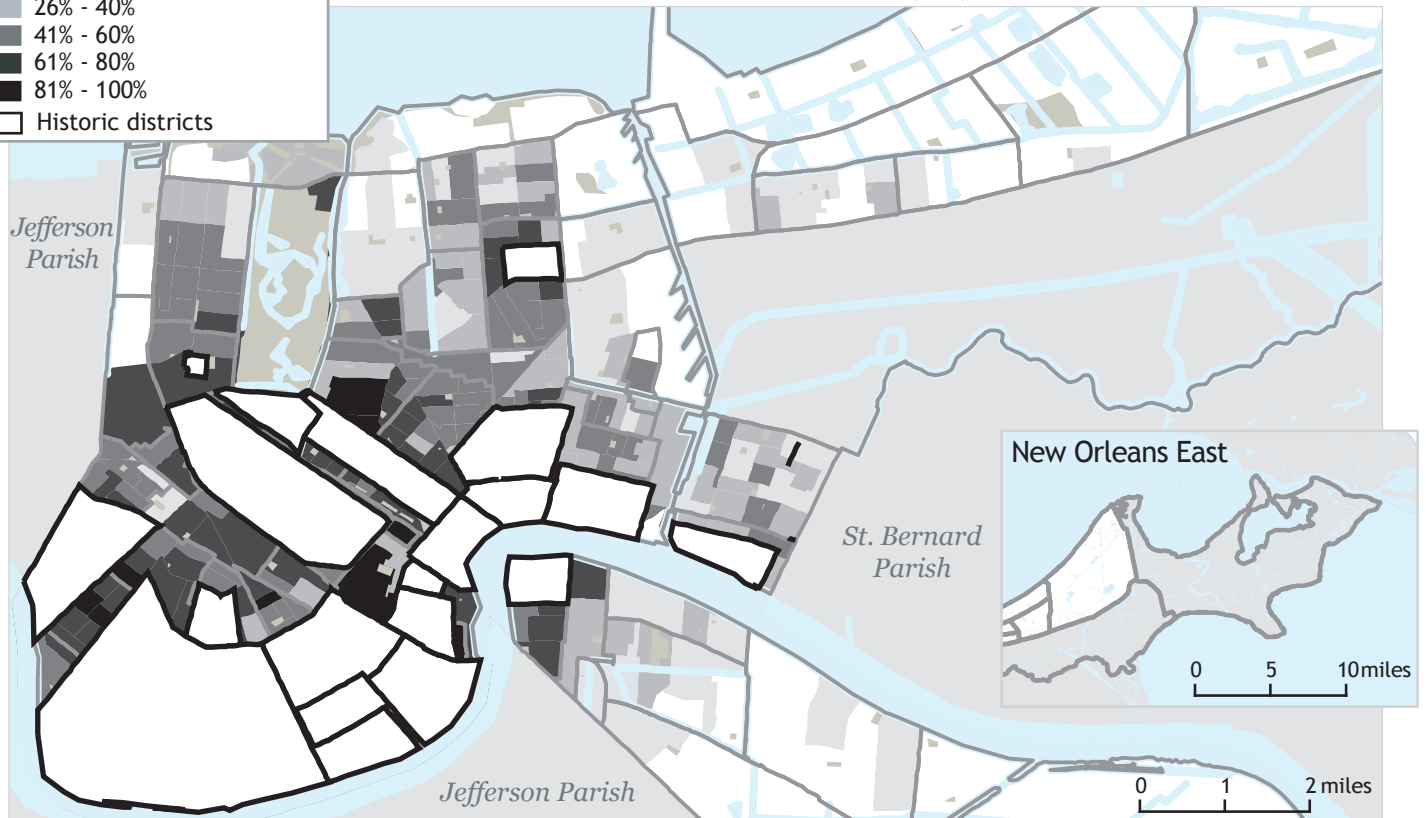

% of Housing units built before 1950 by Census Block Group in Orleans Parish

% of Housing units built before 1950 outside the protection of National Register Historic Districts (□)

Sources: Housing age (Census 2000), historic districts (Preservation Resource Center of New Orleans), neighborhoods (adapted from City Planning Commission of New Orleans), other boundaries (Census TIGER)