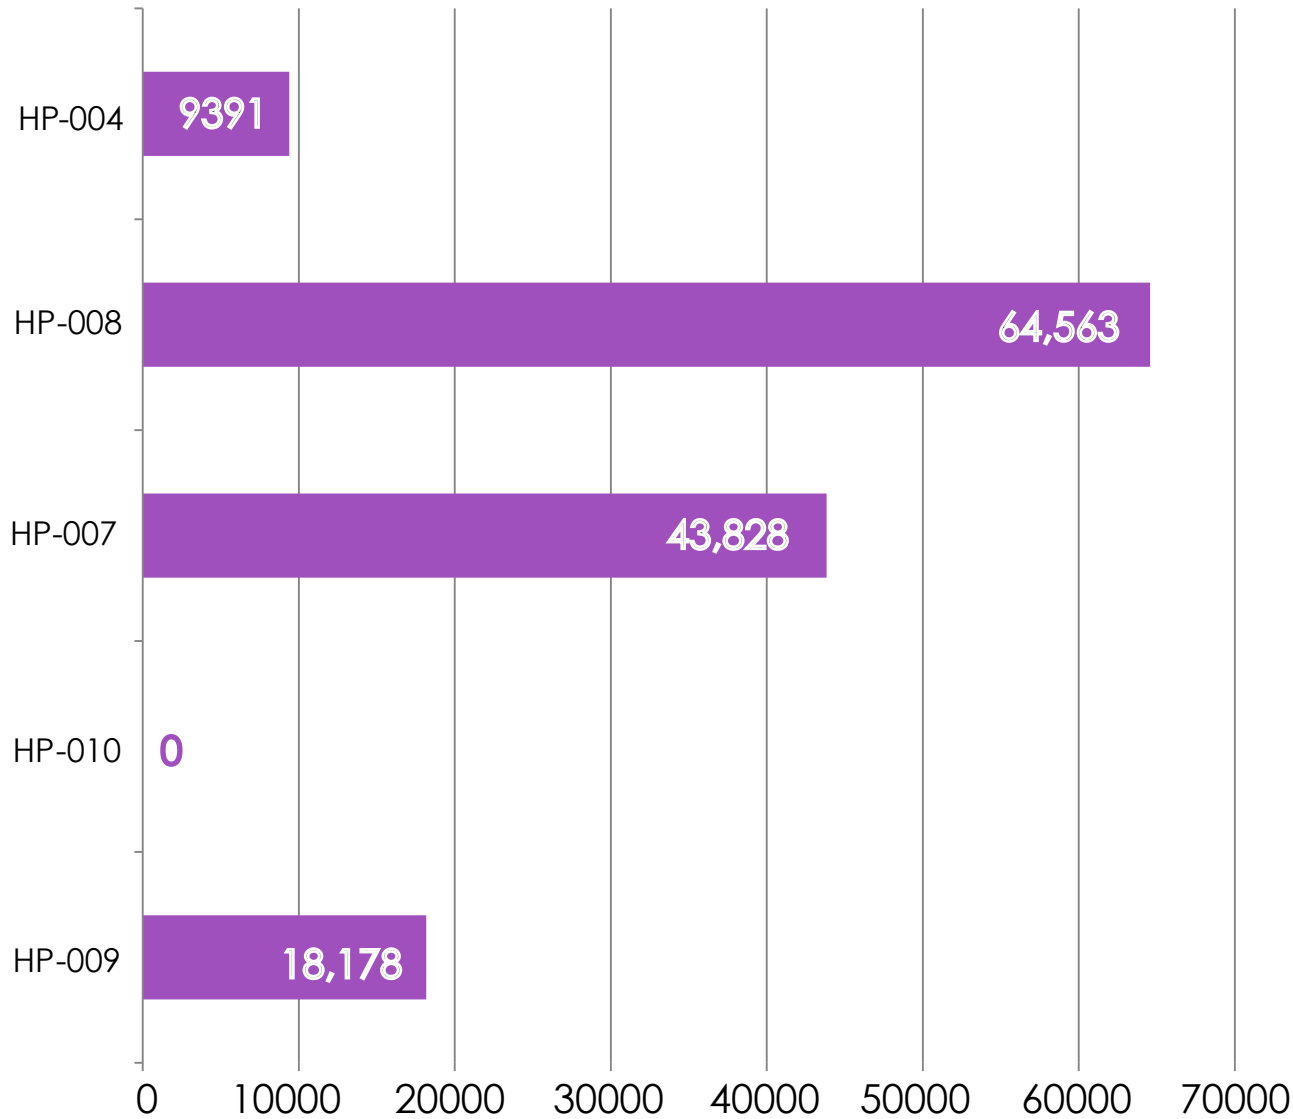

Industrial Area of Each CSO, The Bronx, NY (in square meters)

The Bronx

Data: NYC Department of City Planning, PLUTO, 2008