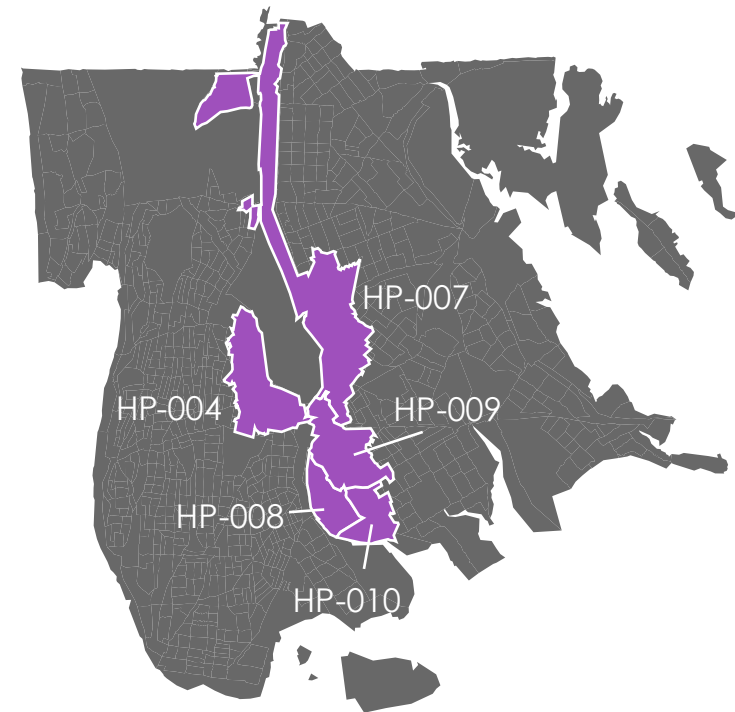

Industrial Area of Each CSO, The Bronx, NY (in square meters)

The Bronx

Data: NYC Department of City Planning, PLUTO, 2008