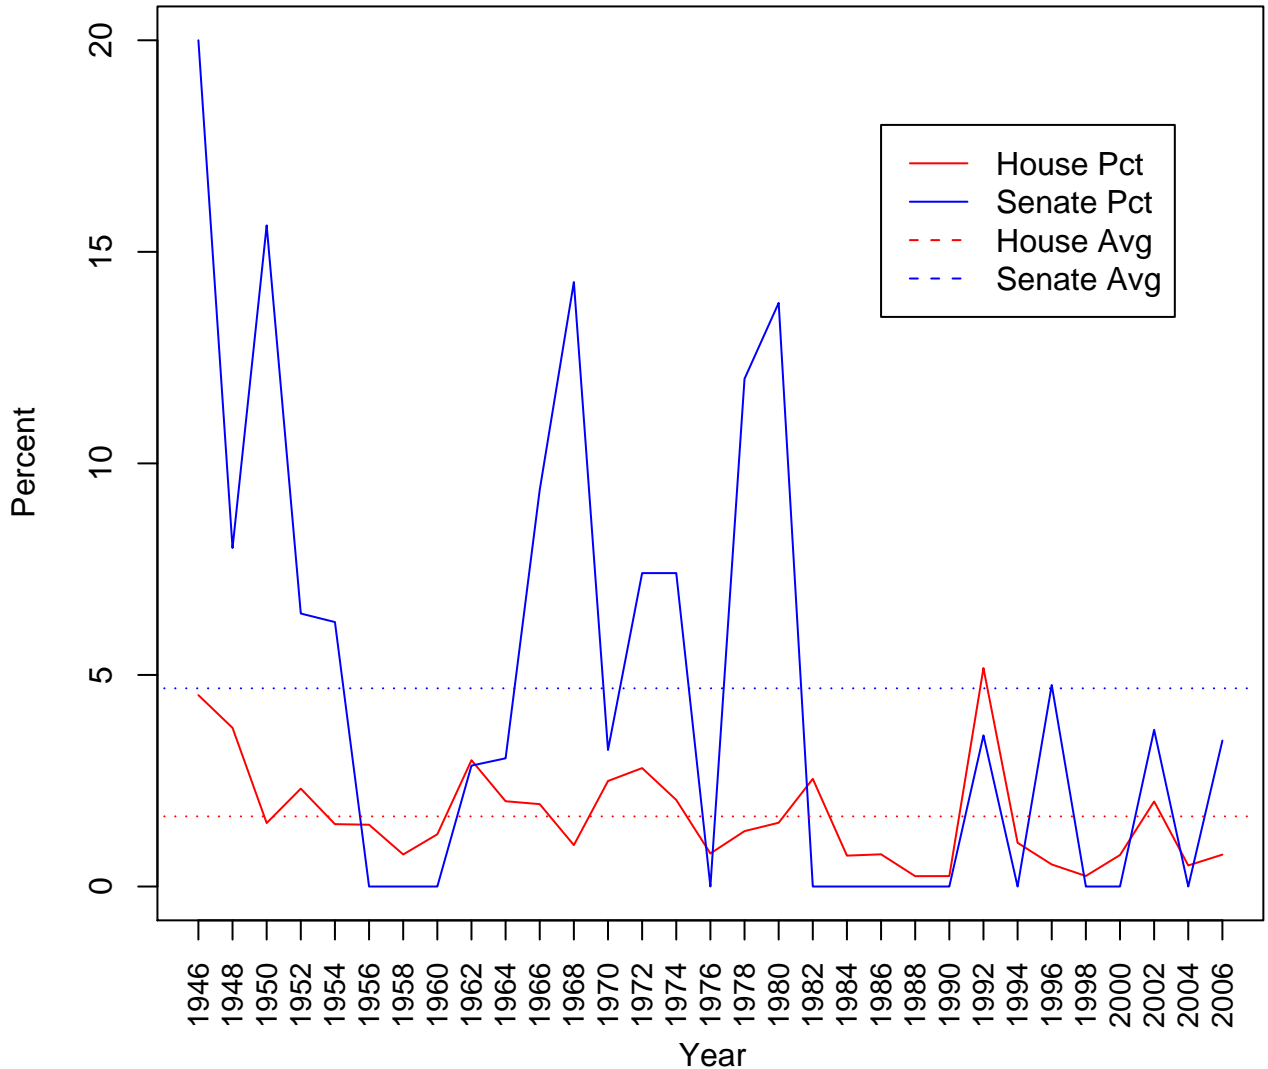

# Percent of House and Senate Members Seeking Reelection, 1946–2006

## Percent of House and Senate Members Winning Reelection, 1946–2006

# Percent of House and Senate Incumbents Defeated in Primaries, 1946–2006