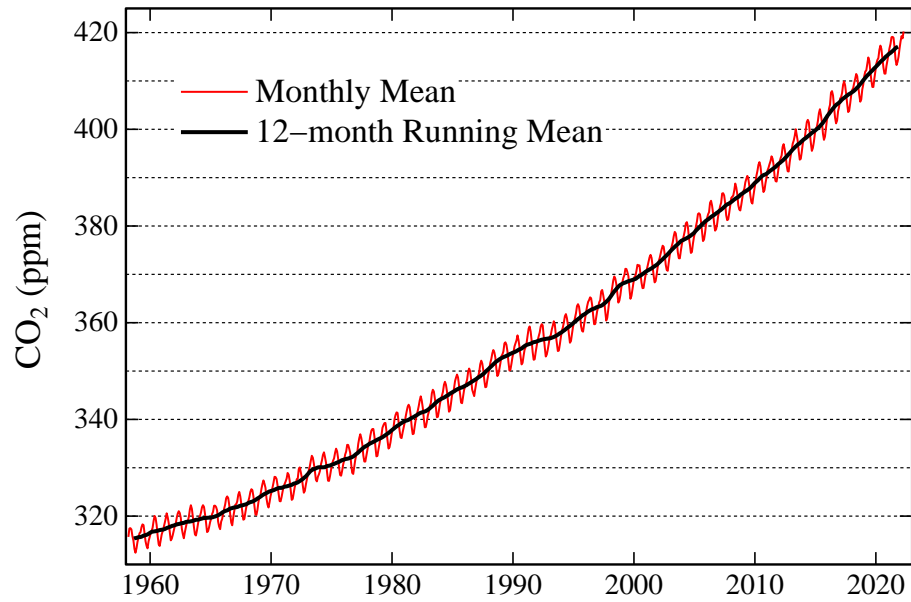

Atmospheric CO₂ Abundance at Mauna Loa, Hawaii

Annual Increase of Atmospheric CO₂ at Mauna Loa