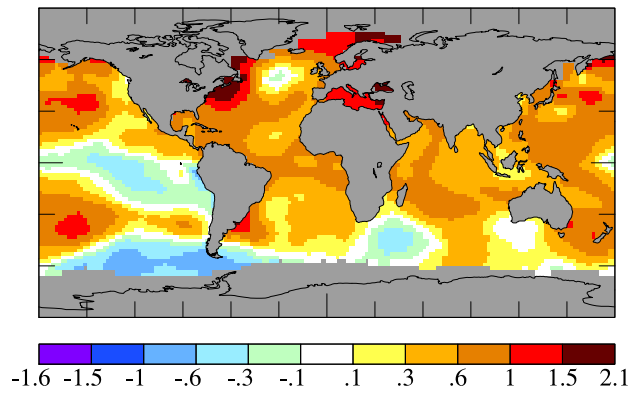

(a) SST Change (°C) in Past 31 Years, 1990-2021

(b) West Antarctic SST with 1979–2000 Base Period