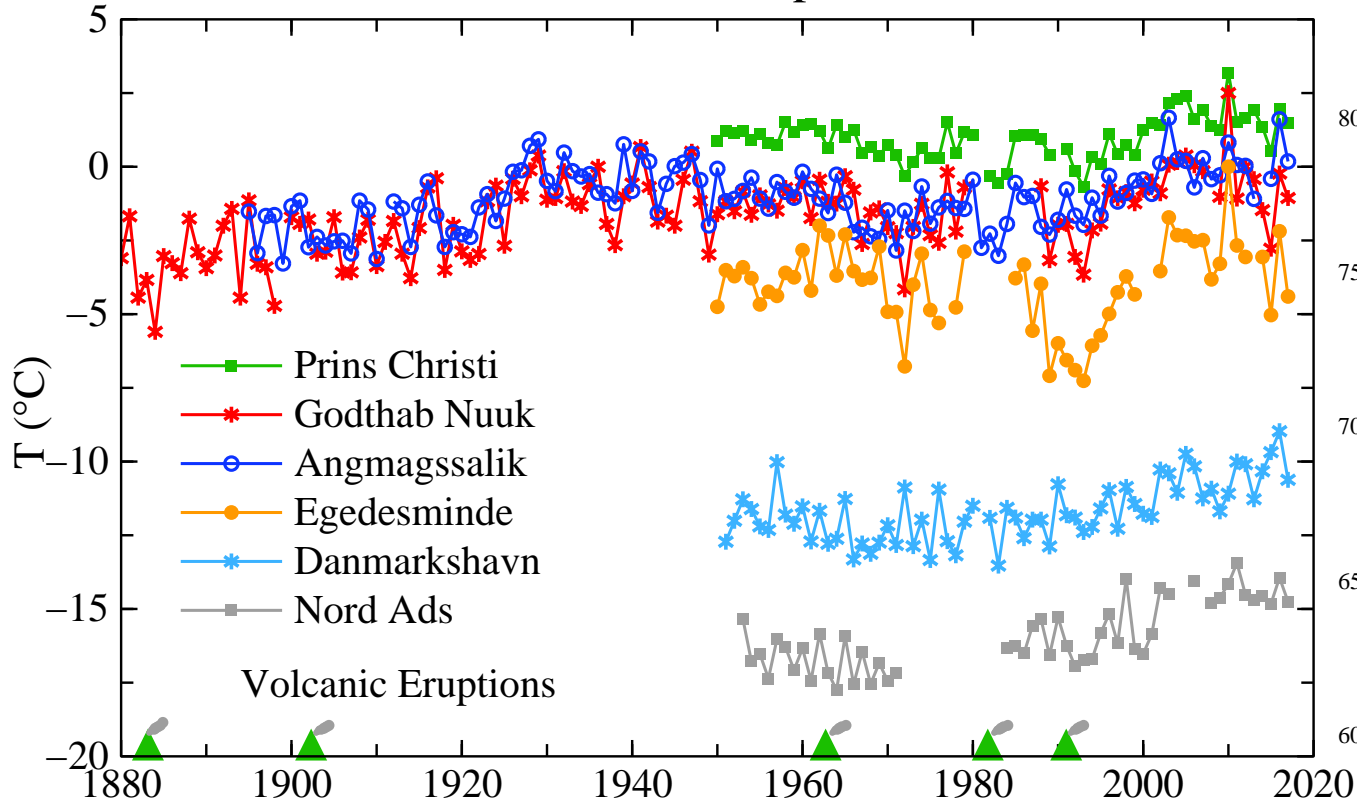

Greenland Temperature

1950-2017 Linear Trend Temperature Change (°C)
 Meteorological Stations