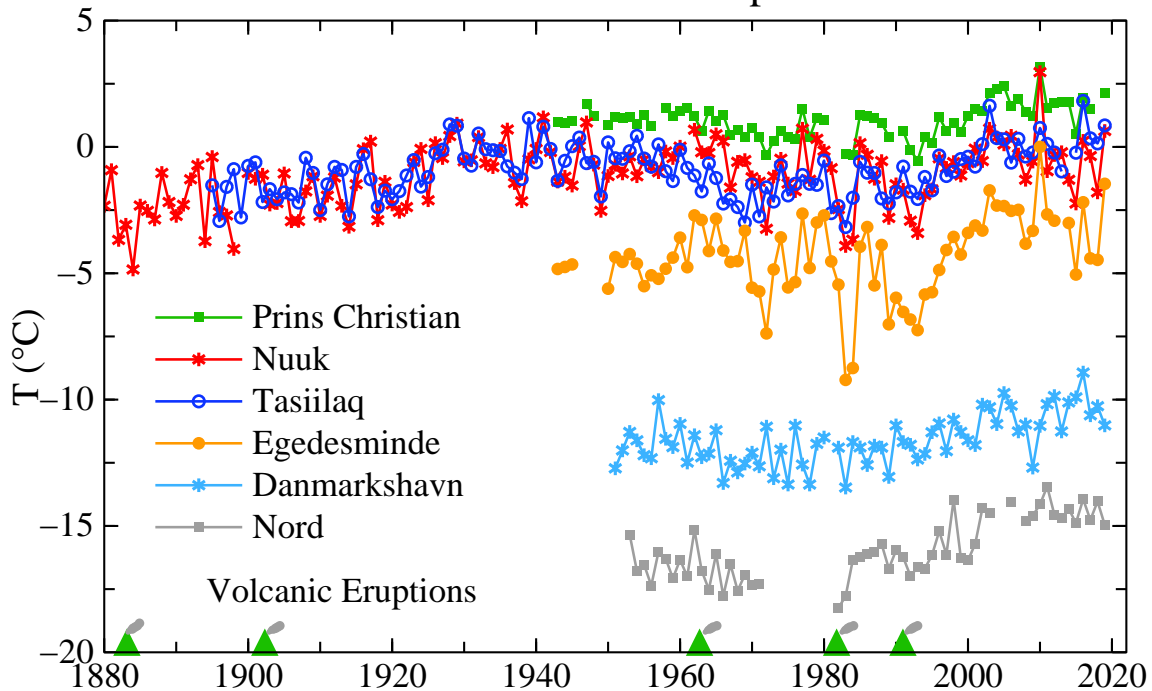

Greenland Annual Temperature

1950-2019 Linear Trend Temperature Change (°C) Meteorological Stations