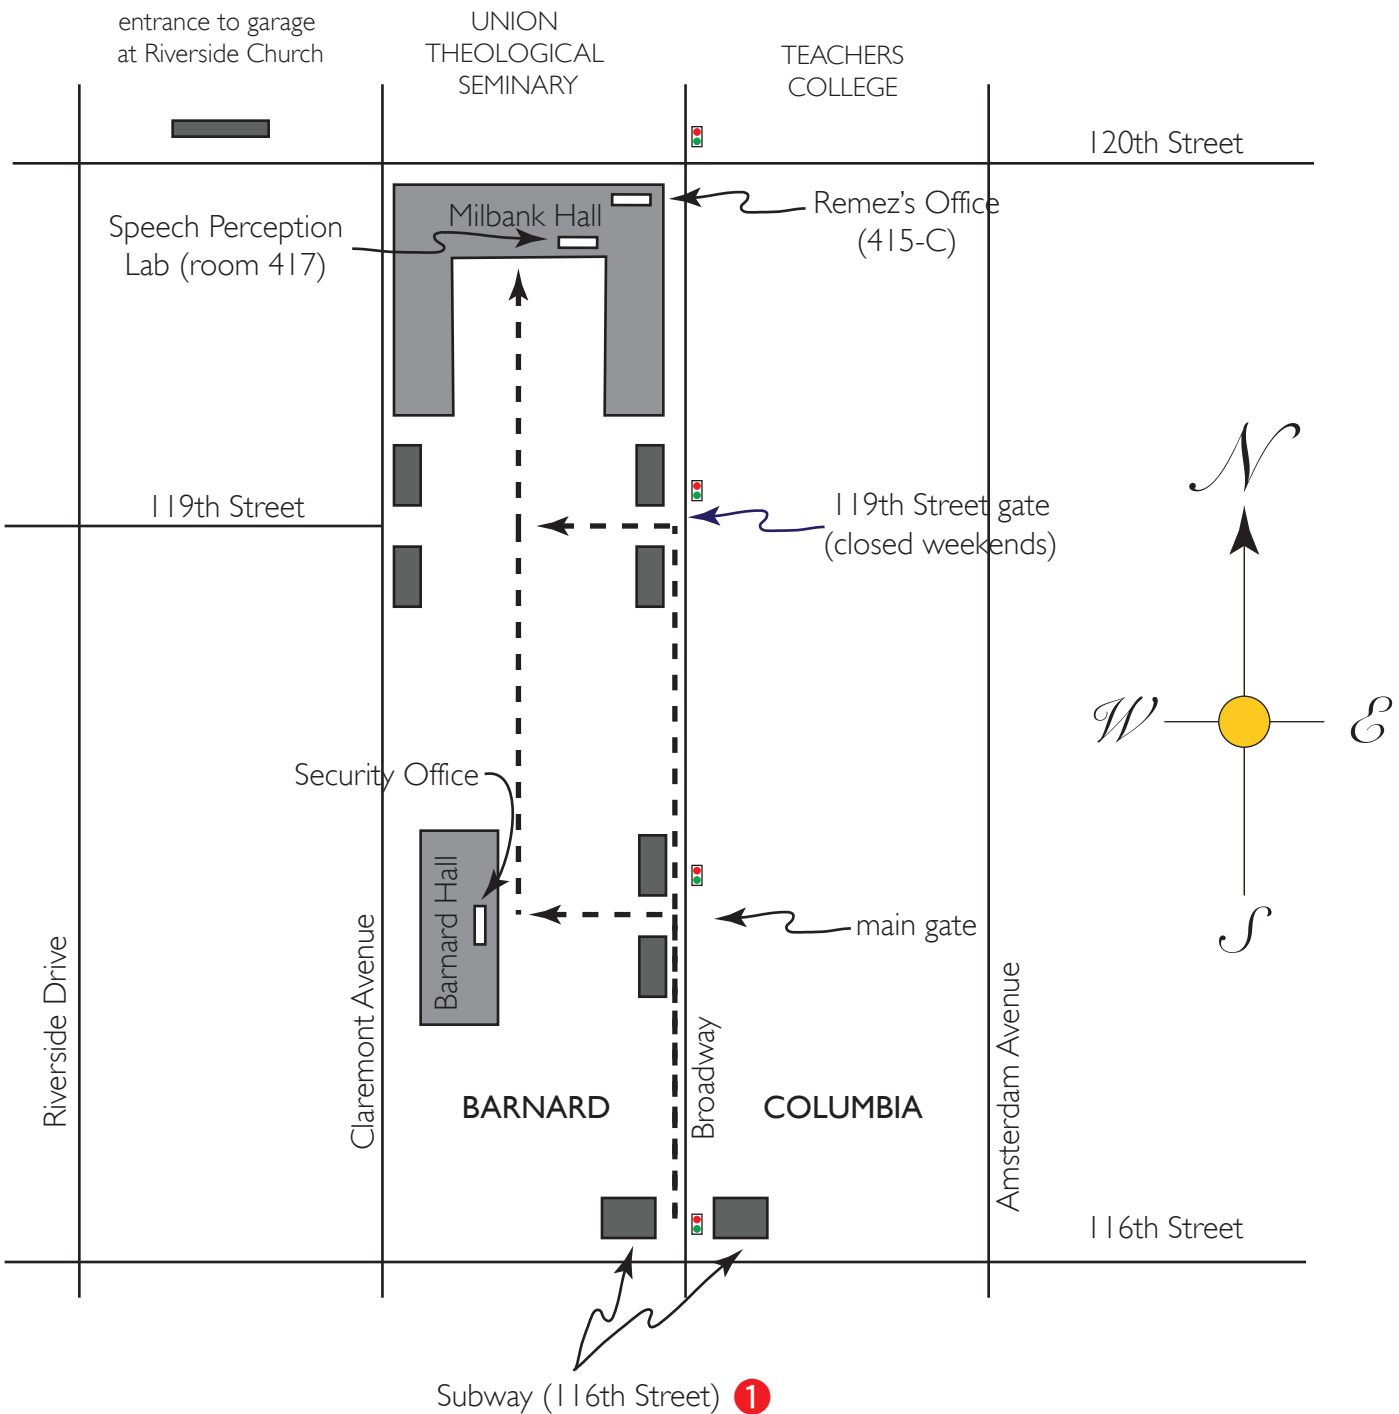

# How to Find Remez's Laboratory and Office

- Take the #1 Subway to 116th Street
- Come up to Broadway on the west side of the street
- Enter the campus through the main gate or the 119th Street gate
- Enter Milbank Hall through the courtyard doors
- Come up the marble stairs, turn right, go through the doors and take the elevator to the 4th Floor
- Turn right off the elevator and go to 417 or 415-C