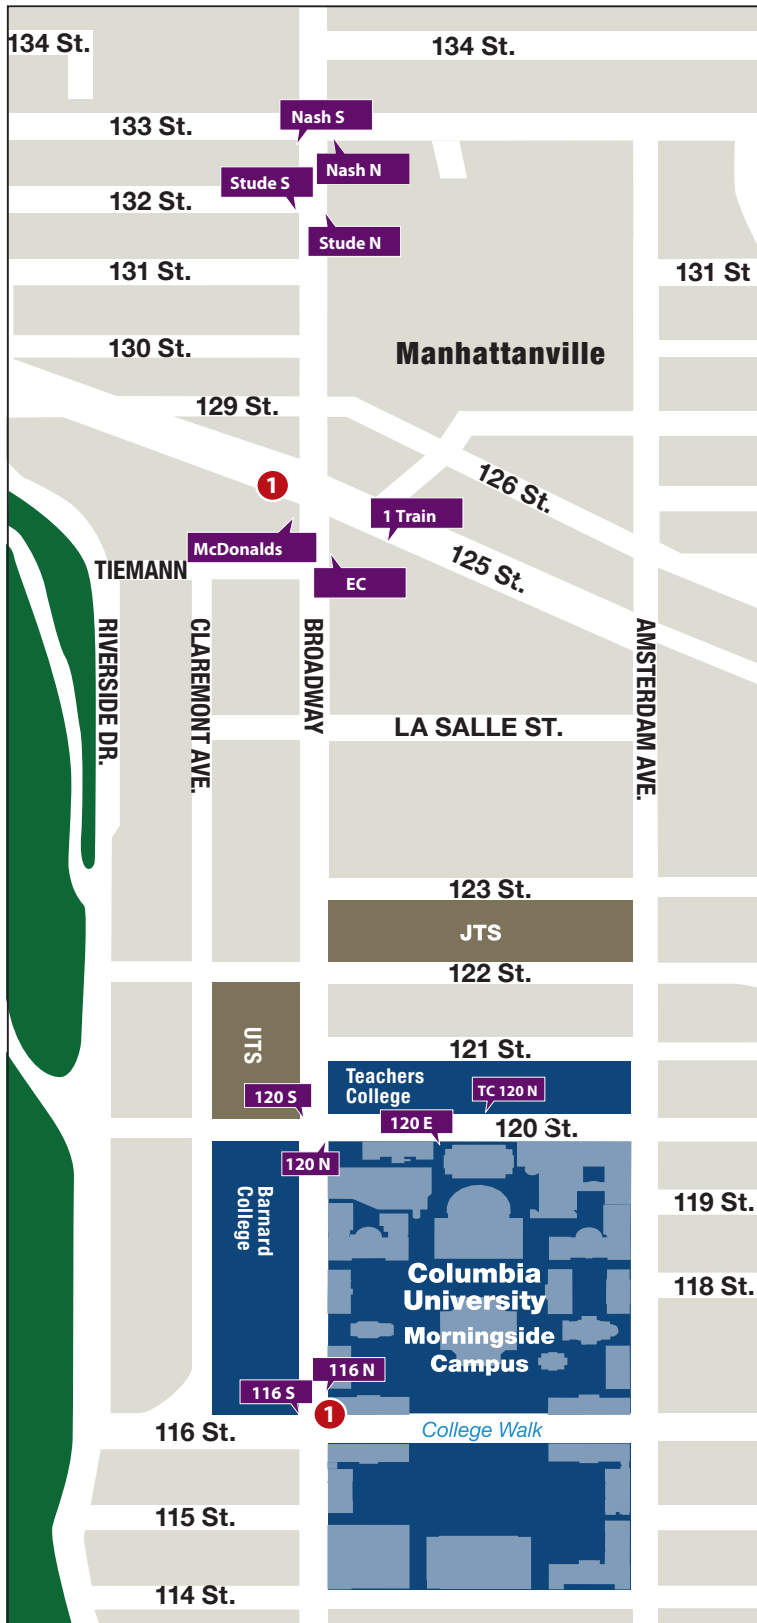

INTERCAMPUS SHUTTLE - SUMMER 2012

Morningside • Manhattanville • Medical Center • Harlem Hospital • 96th St.

MORNINGSIDE & MANHATTANVILLE

CUMC

A TRAIN

HARLEM HOSPITAL

96TH ST.

Please note: Metro N stop location not shown.