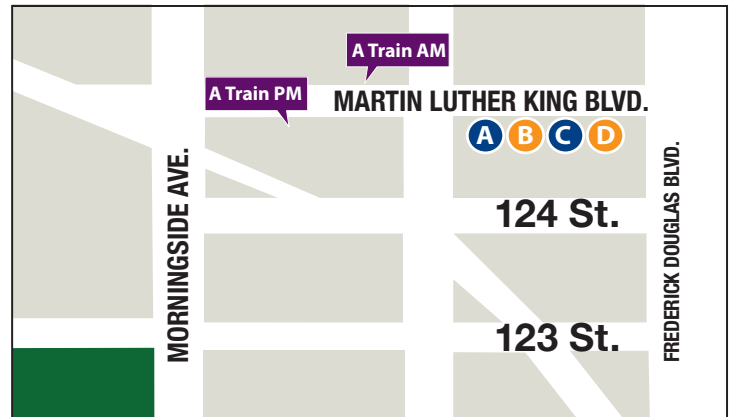

INTERCAMPUS SHUTTLE - SUMMER 2012

Morningside • Manhattanville • Medical Center • Harlem Hospital • 96th St.

MORNINGSIDE & MANHATTANVILLE

CUMC

A TRAIN

HARLEM HOSPITAL

96TH ST.

Please note: Metro N stop location not shown.