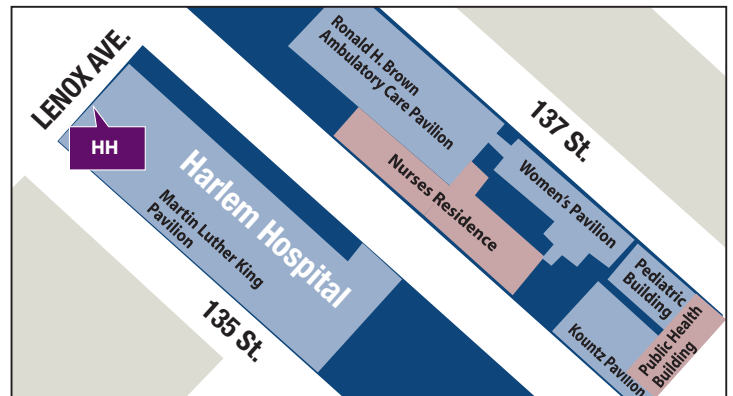

INTERCAMPUS SHUTTLE - SUMMER 2012

Morningside • Manhattanville • Medical Center • Harlem Hospital • 96th St.

MORNINGSIDE & MANHATTANVILLE

CUMC

A TRAIN

HARLEM HOSPITAL

96TH ST.

Please note: Metro N stop location not shown.