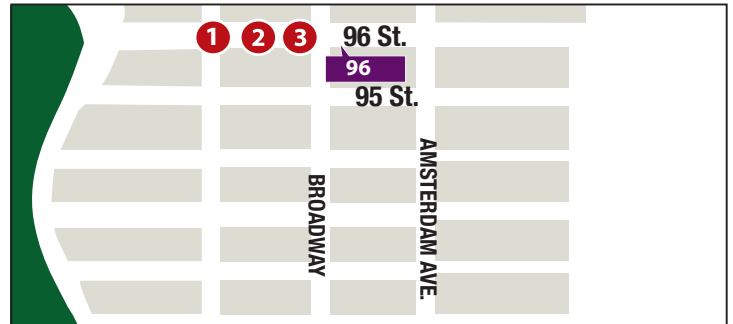

INTERCAMPUS SHUTTLE - SUMMER 2012

Morningside • Manhattanville • Medical Center • Harlem Hospital • 96th St.

MORNINGSIDE & MANHATTANVILLE

CUMC

A TRAIN

HARLEM HOSPITAL

96TH ST.

Please note: Metro N stop location not shown.