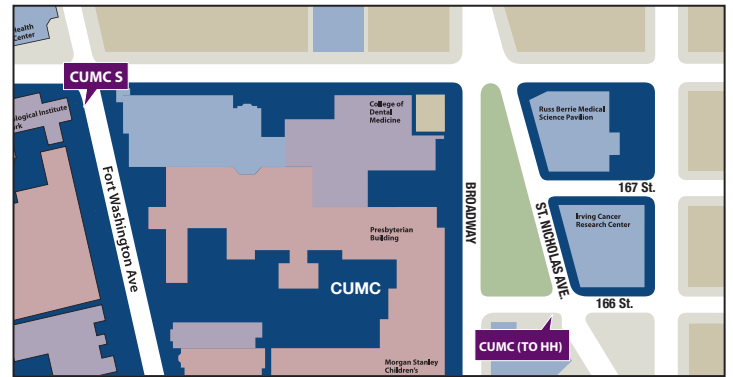

INTERCAMPUS SHUTTLE - SUMMER 2012

Morningside • Manhattanville • Medical Center • Harlem Hospital • 96th St.

MORNINGSIDE & MANHATTANVILLE

CUMC

A TRAIN

HARLEM HOSPITAL

96TH ST.

Please note: Metro N stop location not shown.